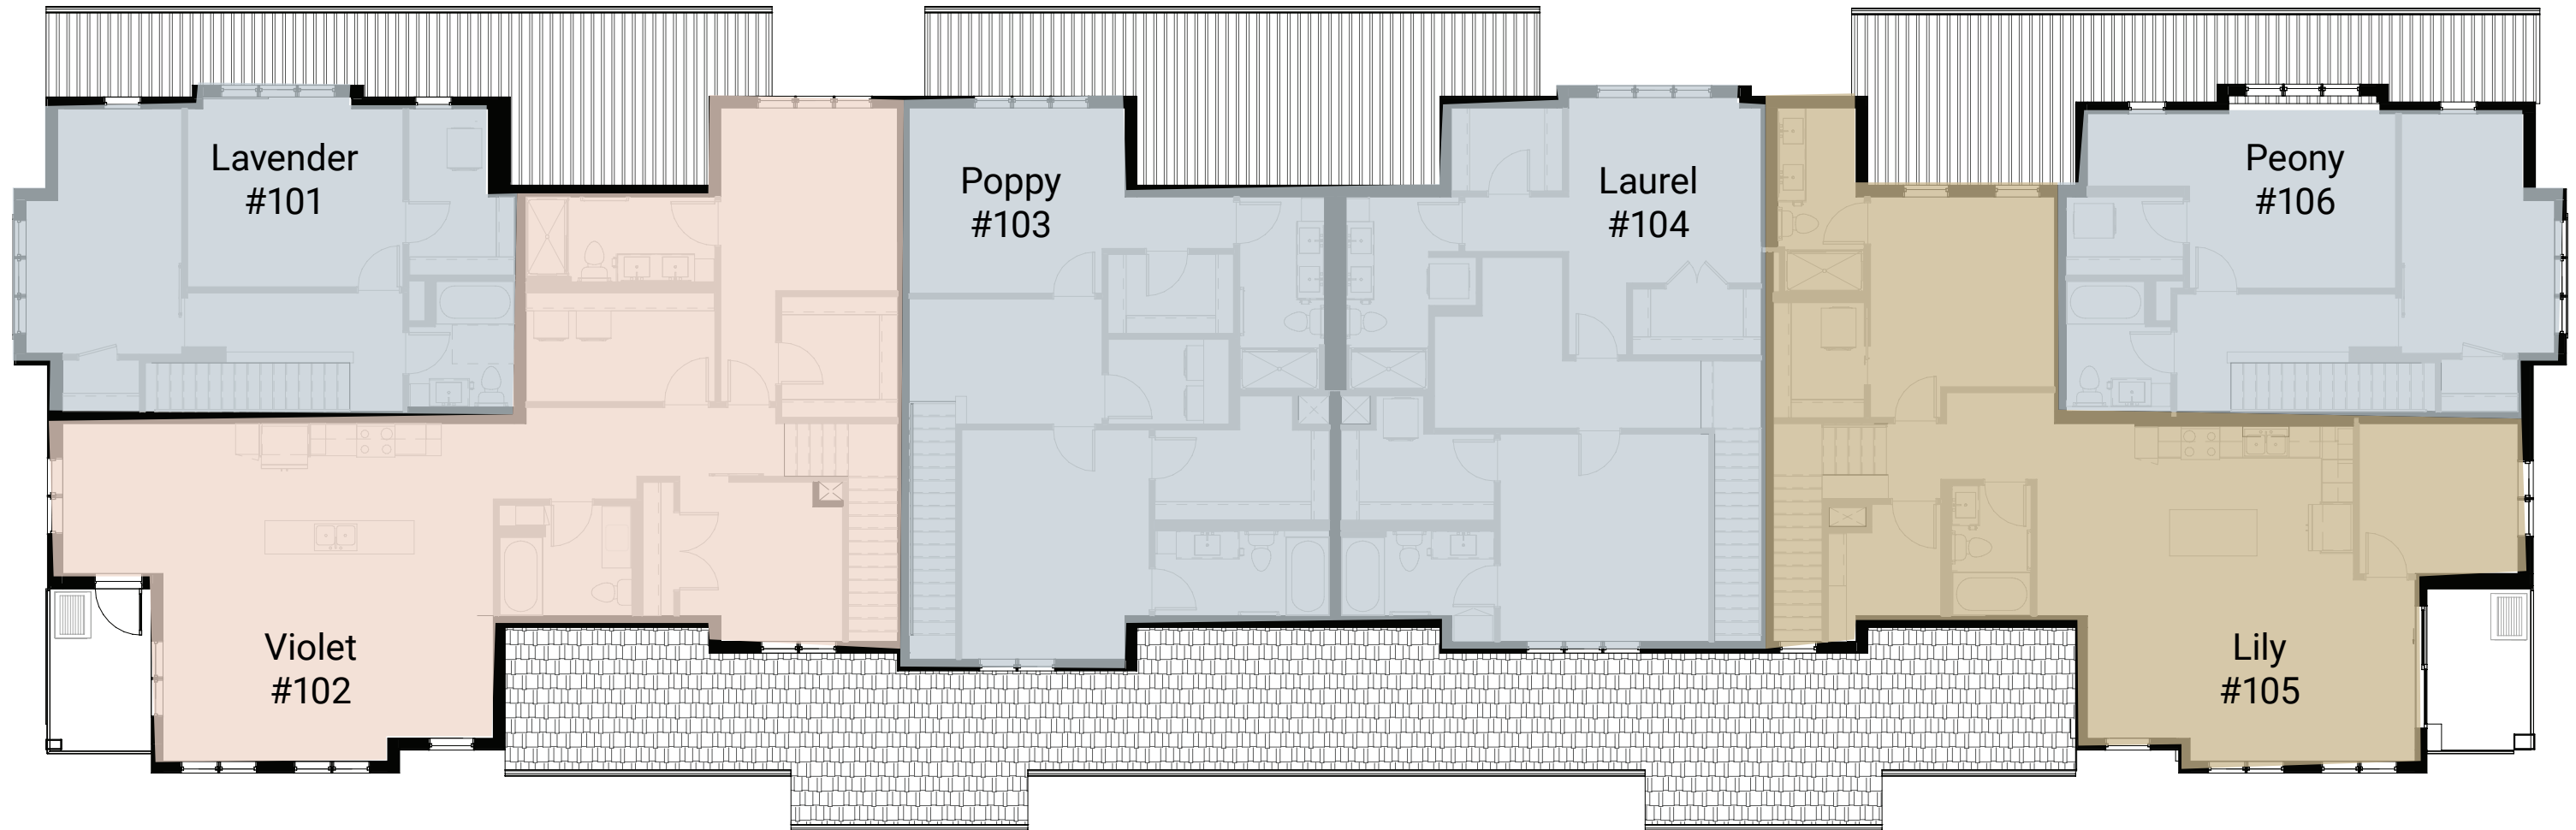

Cottage Home 1st Floor 6 Plex

Key

-  One Bedroom 2 Bath + Den
-  Two Bedroom 2 Bath
-  Two Bedroom 2.5 Bath
-  Two Bedroom 2.5 Bath + Den or Bonus Room

The Reserve at Sono

Cottages / Apartment Homes

Cottage Home 2nd Floor 6 Plex

Key

-  One Bedroom 2 Bath + Den
-  Two Bedroom 2 Bath
-  Two Bedroom 2.5 Bath
-  Two Bedroom 2.5 Bath + Den or Bonus Room