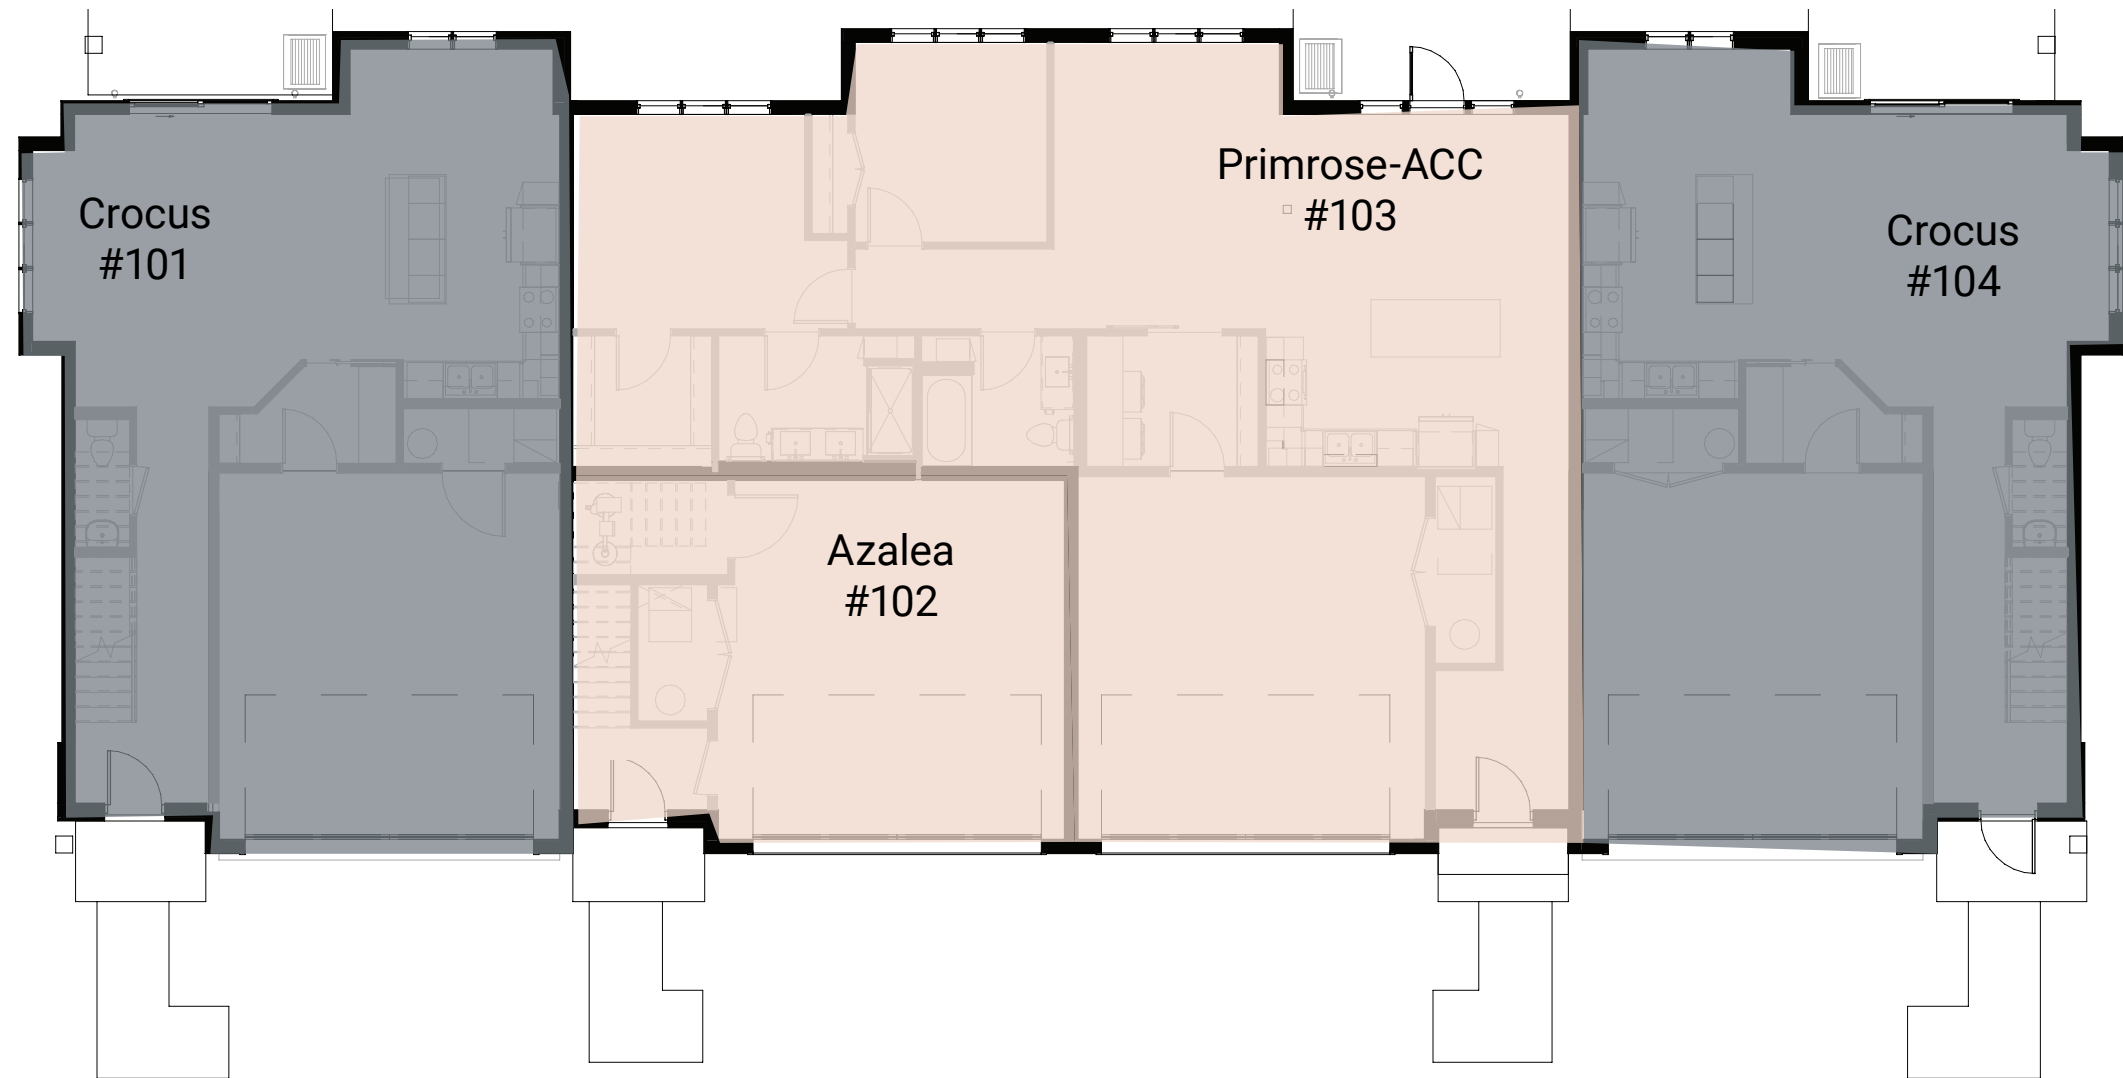

The Reserve at Sono

Cottages / Apartment Homes

Second Floor Apartments

Key

-  Studio
-  One Bedroom
-  One Bedroom + Den
-  Two Bedroom
-  Two Bedroom + Den
-  Leased

The Reserve at Sono

Cottages / Apartment Homes

Third Floor Apartments

Key

- Studio
- One Bedroom
- One Bedroom + Den
- Two Bedroom
- Two Bedroom + Den
- Leased

The Reserve at Sono

Cottages / Apartment Homes

Fourth Floor Apartments

Key

-  Studio
-  One Bedroom
-  One Bedroom + Den
-  Two Bedroom
-  Two Bedroom + Den
-  Leased

The Reserve at Sono

Cottages / Apartment Homes

Cottage Home 1st Floor 4

Key

-  One Bedroom 2 Bath + Den
-  Two Bedroom 2 Bath
-  Two Bedroom 2.5 Bath
-  Two Bedroom 2.5 Bath + Den or Bonus Room

The Reserve at Sono

Key

-  One Bedroom 2 Bath + Den
-  Two Bedroom 2 Bath
-  Two Bedroom 2.5 Bath
-  Two Bedroom 2.5 Bath + Den or Bonus Room