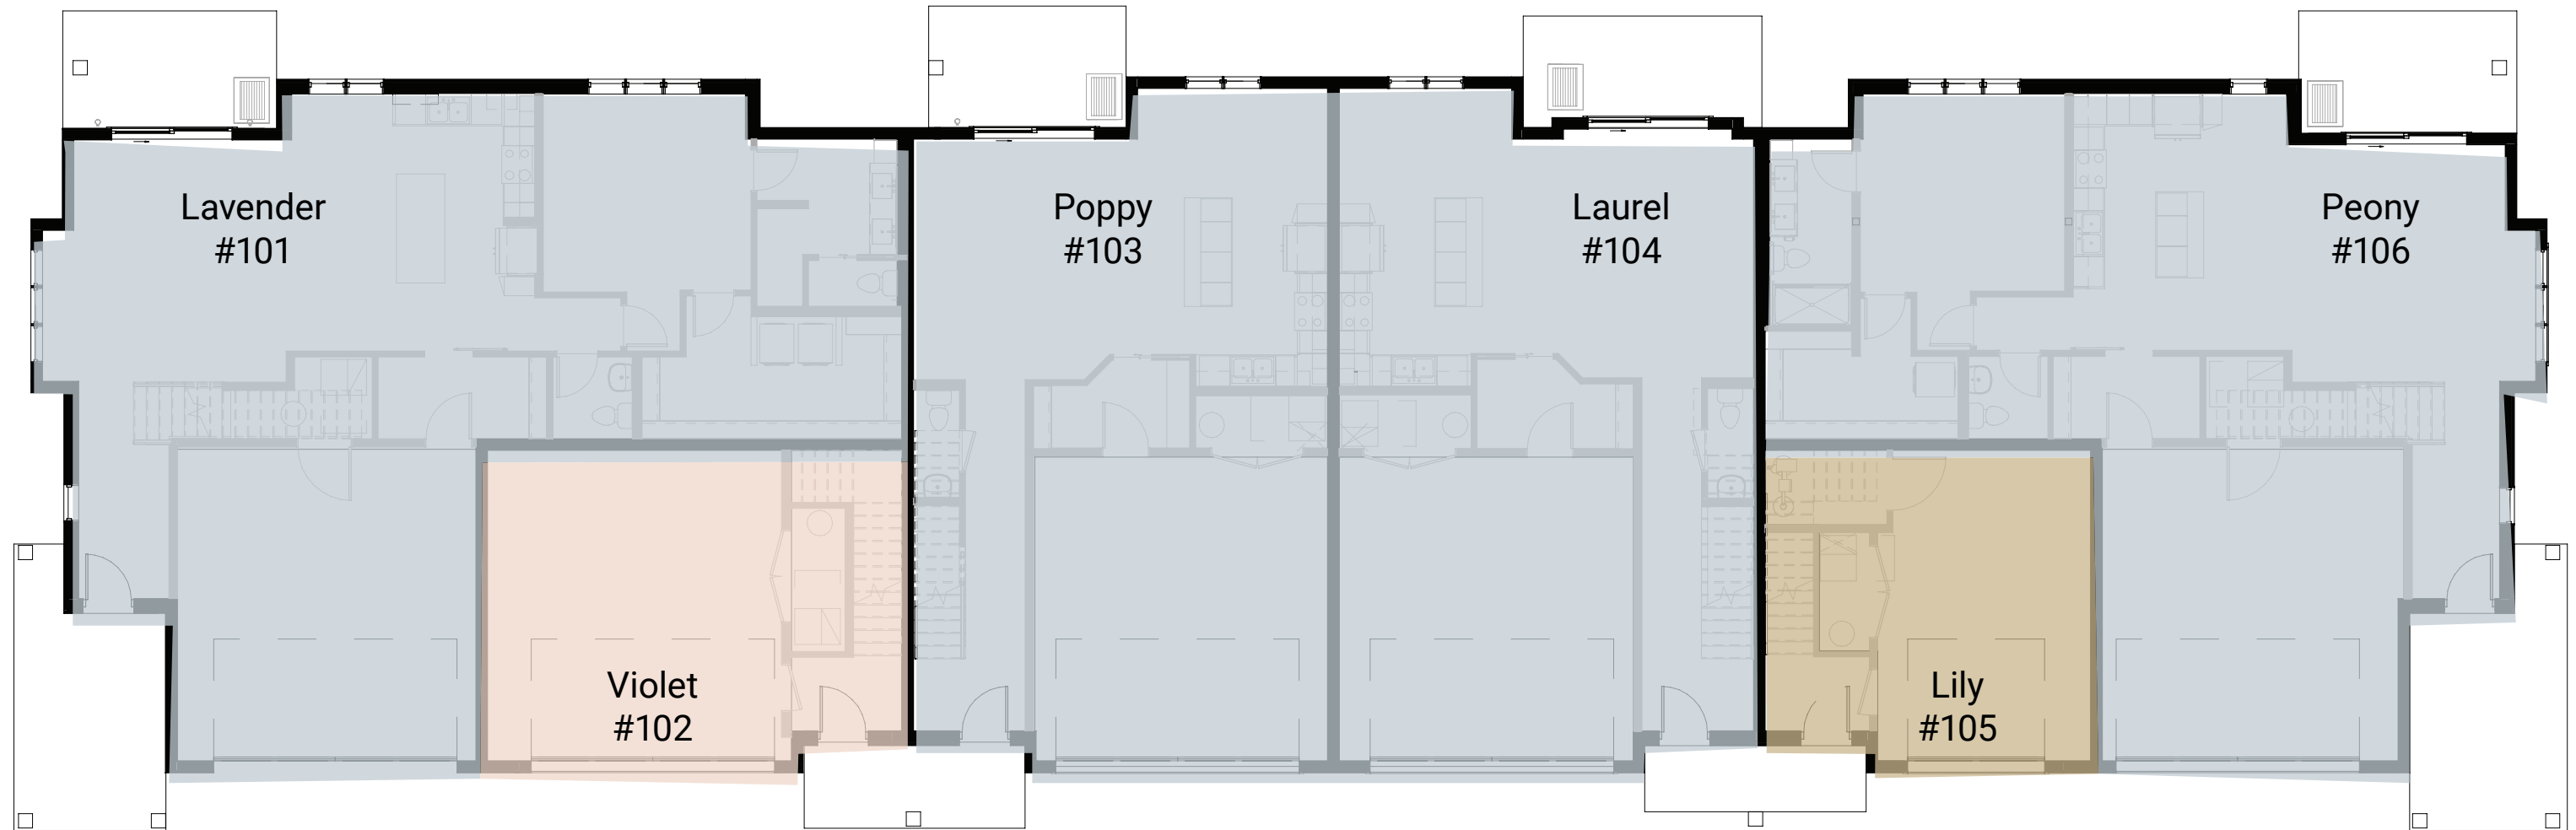

Cottages / Apartment Homes

Cottage Home 2nd Floor 4 Plex

Key

-  One Bedroom 2 Bath + Den
-  Two Bedroom 2 Bath
-  Two Bedroom 2.5 Bath
-  Two Bedroom 2.5 Bath + Den or Bonus Room

The Reserve at Sono

Cottages / Apartment Homes

Cottage Home 1st Floor 6 Plex

Key

-  One Bedroom 2 Bath + Den
-  Two Bedroom 2 Bath
-  Two Bedroom 2.5 Bath
-  Two Bedroom 2.5 Bath + Den or Bonus Room

The Reserve at Sono

Cottages / Apartment Homes

Cottage Home 2nd Floor 6 Plex

Key

-  One Bedroom 2 Bath + Den
-  Two Bedroom 2 Bath
-  Two Bedroom 2.5 Bath
-  Two Bedroom 2.5 Bath + Den or Bonus Room