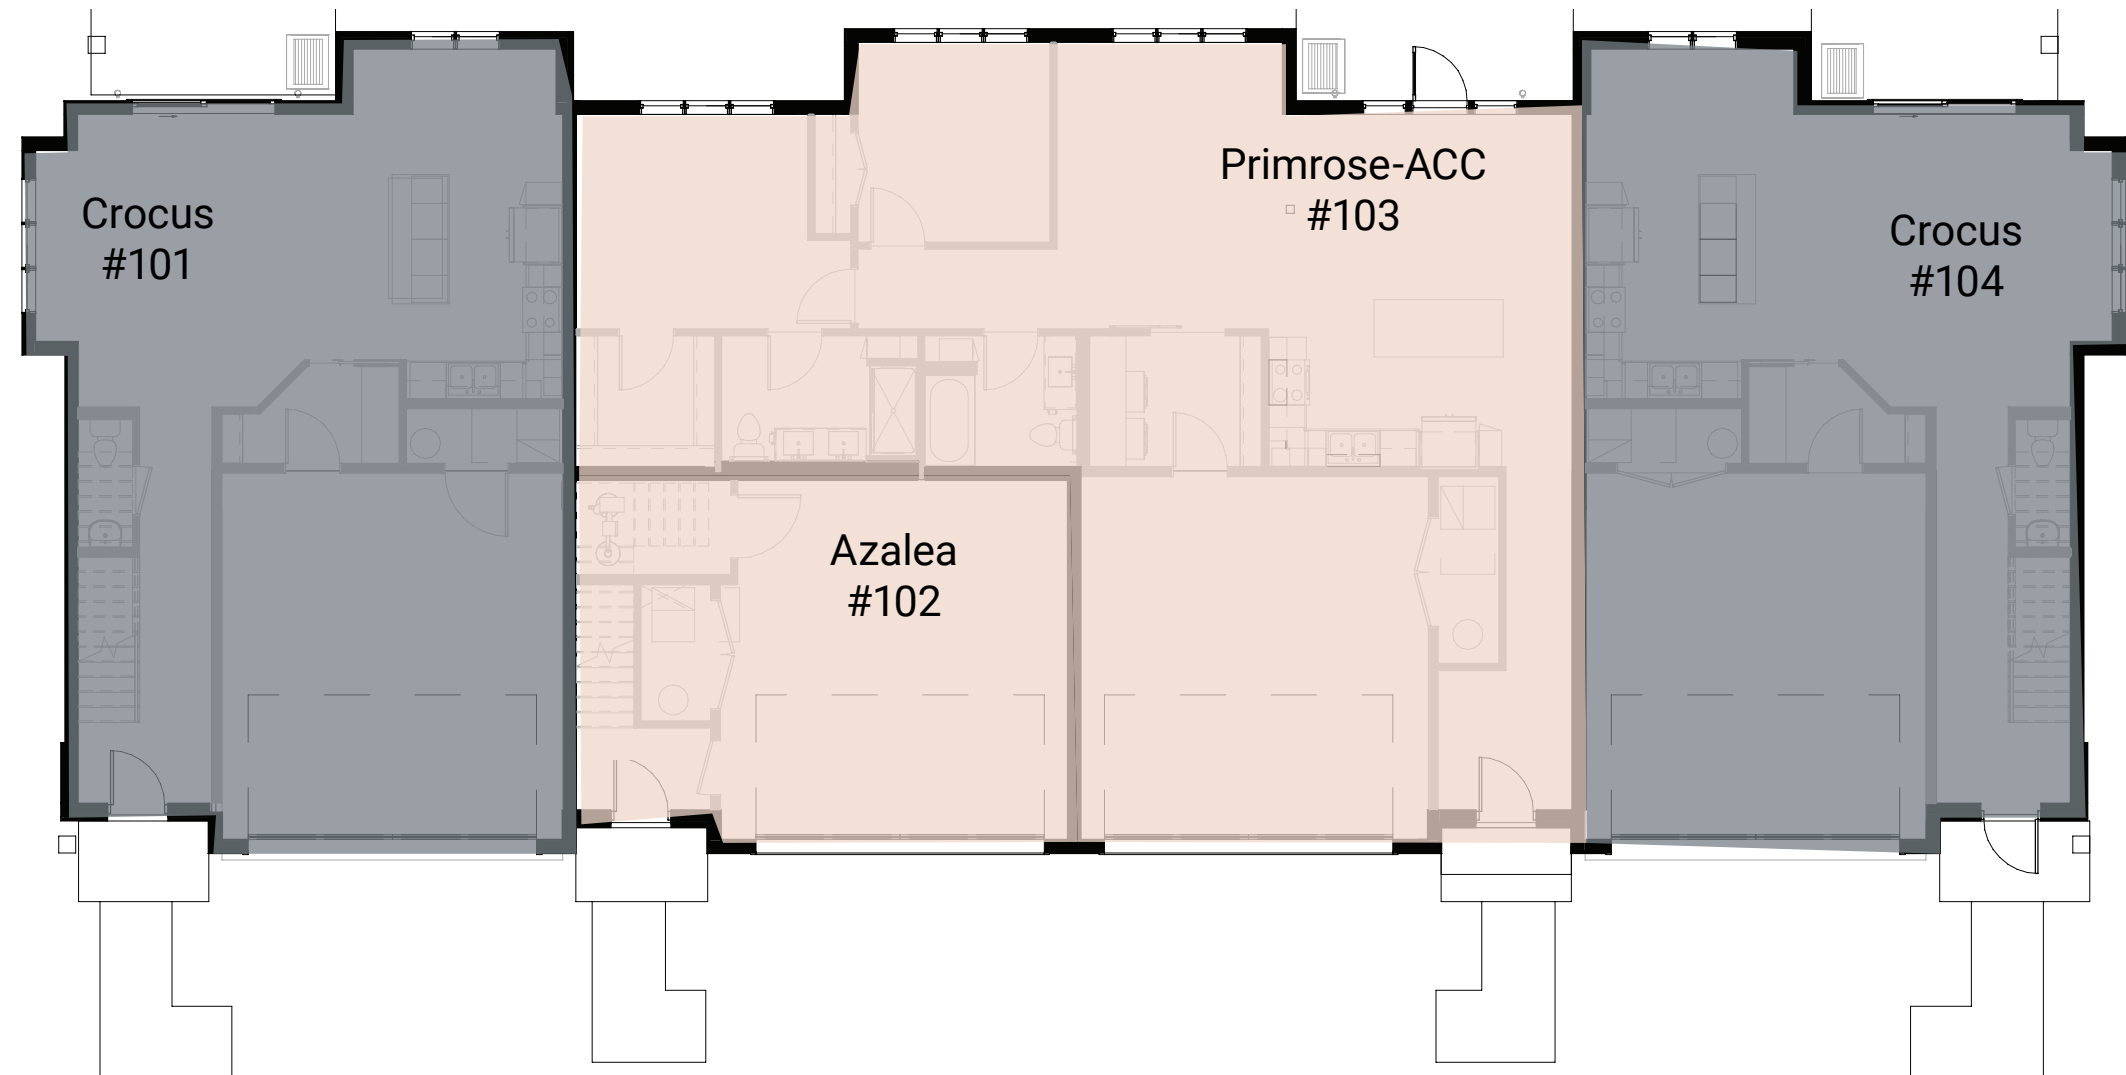

The Reserve at Sono

Cottages / Apartment Homes

Second Floor Apartments

Key

-  Studio
-  One Bedroom
-  One Bedroom + Den
-  Two Bedroom
-  Two Bedroom + Den
-  Leased

The Reserve at Sono

Cottages / Apartment Homes

Third Floor Apartments

Key

-  Studio
-  One Bedroom
-  One Bedroom + Den
-  Two Bedroom
-  Two Bedroom + Den
-  Leased

The Reserve at Sono

Cottages / Apartment Homes

Fourth Floor Apartments

Key

-  Studio
-  One Bedroom
-  One Bedroom + Den
-  Two Bedroom
-  Two Bedroom + Den
-  Leased

The Reserve at Sono

Cottages / Apartment Homes

Cottage Home 1st Floor 4

Key

-  One Bedroom 2 Bath + Den
-  Two Bedroom 2 Bath
-  Two Bedroom 2.5 Bath
-  Two Bedroom 2.5 Bath + Den or Bonus Room

The Reserve at Sono

Key

-  One Bedroom 2 Bath + Den
-  Two Bedroom 2 Bath
-  Two Bedroom 2.5 Bath
-  Two Bedroom 2.5 Bath + Den or Bonus Room