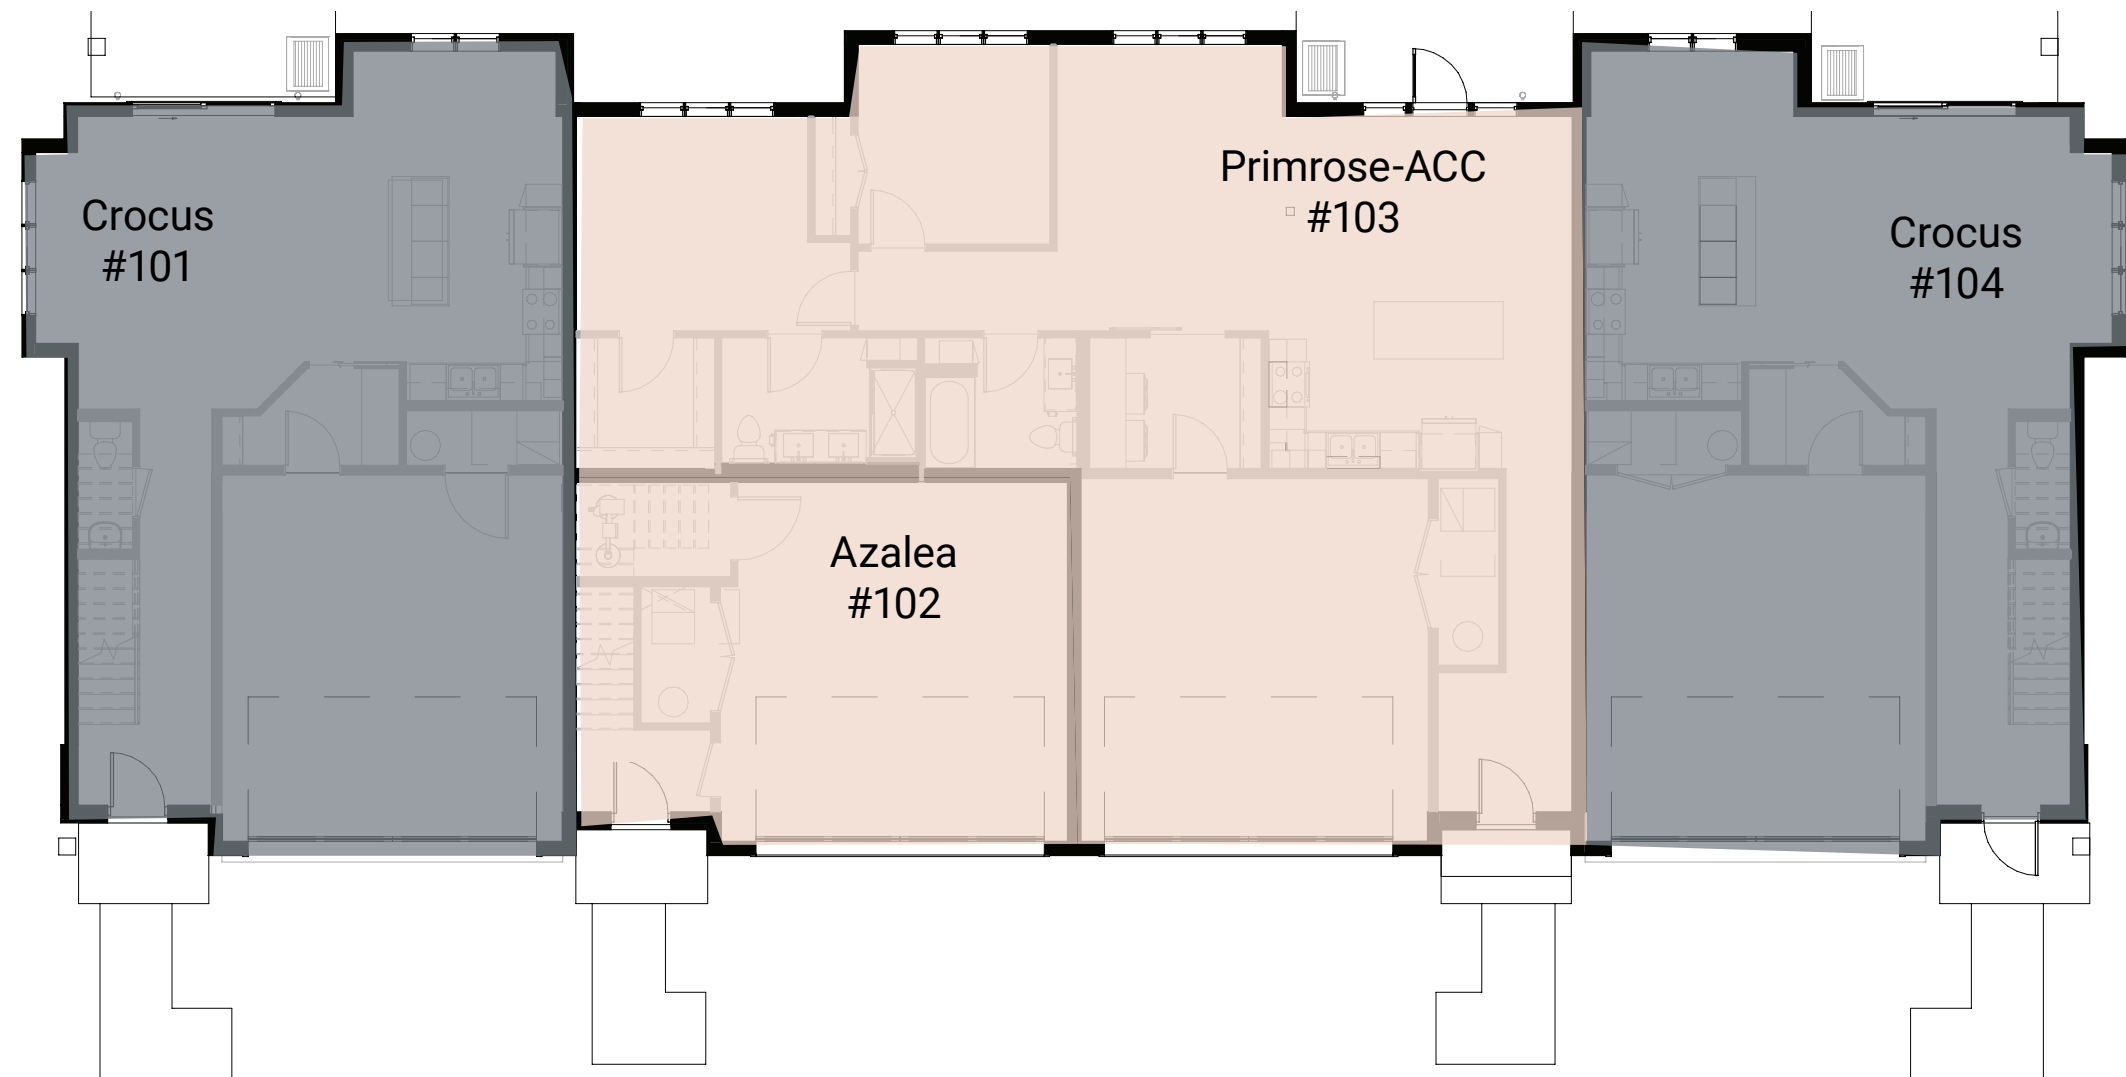

Fourth Floor Apartments

Key

-  Studio
-  One Bedroom
-  One Bedroom + Den
-  Two Bedroom
-  Two Bedroom + Den
-  Leased

The Reserve at Sono

Cottages / Apartment Homes

Cottage Home 1st Floor 4

Key

-  One Bedroom 2 Bath + Den
-  Two Bedroom 2 Bath
-  Two Bedroom 2.5 Bath
-  Two Bedroom 2.5 Bath + Den or Bonus Room

The Reserve at Sono

Cottages / Apartment Homes

Cottage Home 2nd Floor 4 Plex

Key

-  One Bedroom 2 Bath + Den
-  Two Bedroom 2 Bath
-  Two Bedroom 2.5 Bath
-  Two Bedroom 2.5 Bath + Den or Bonus Room

The Reserve at Sono