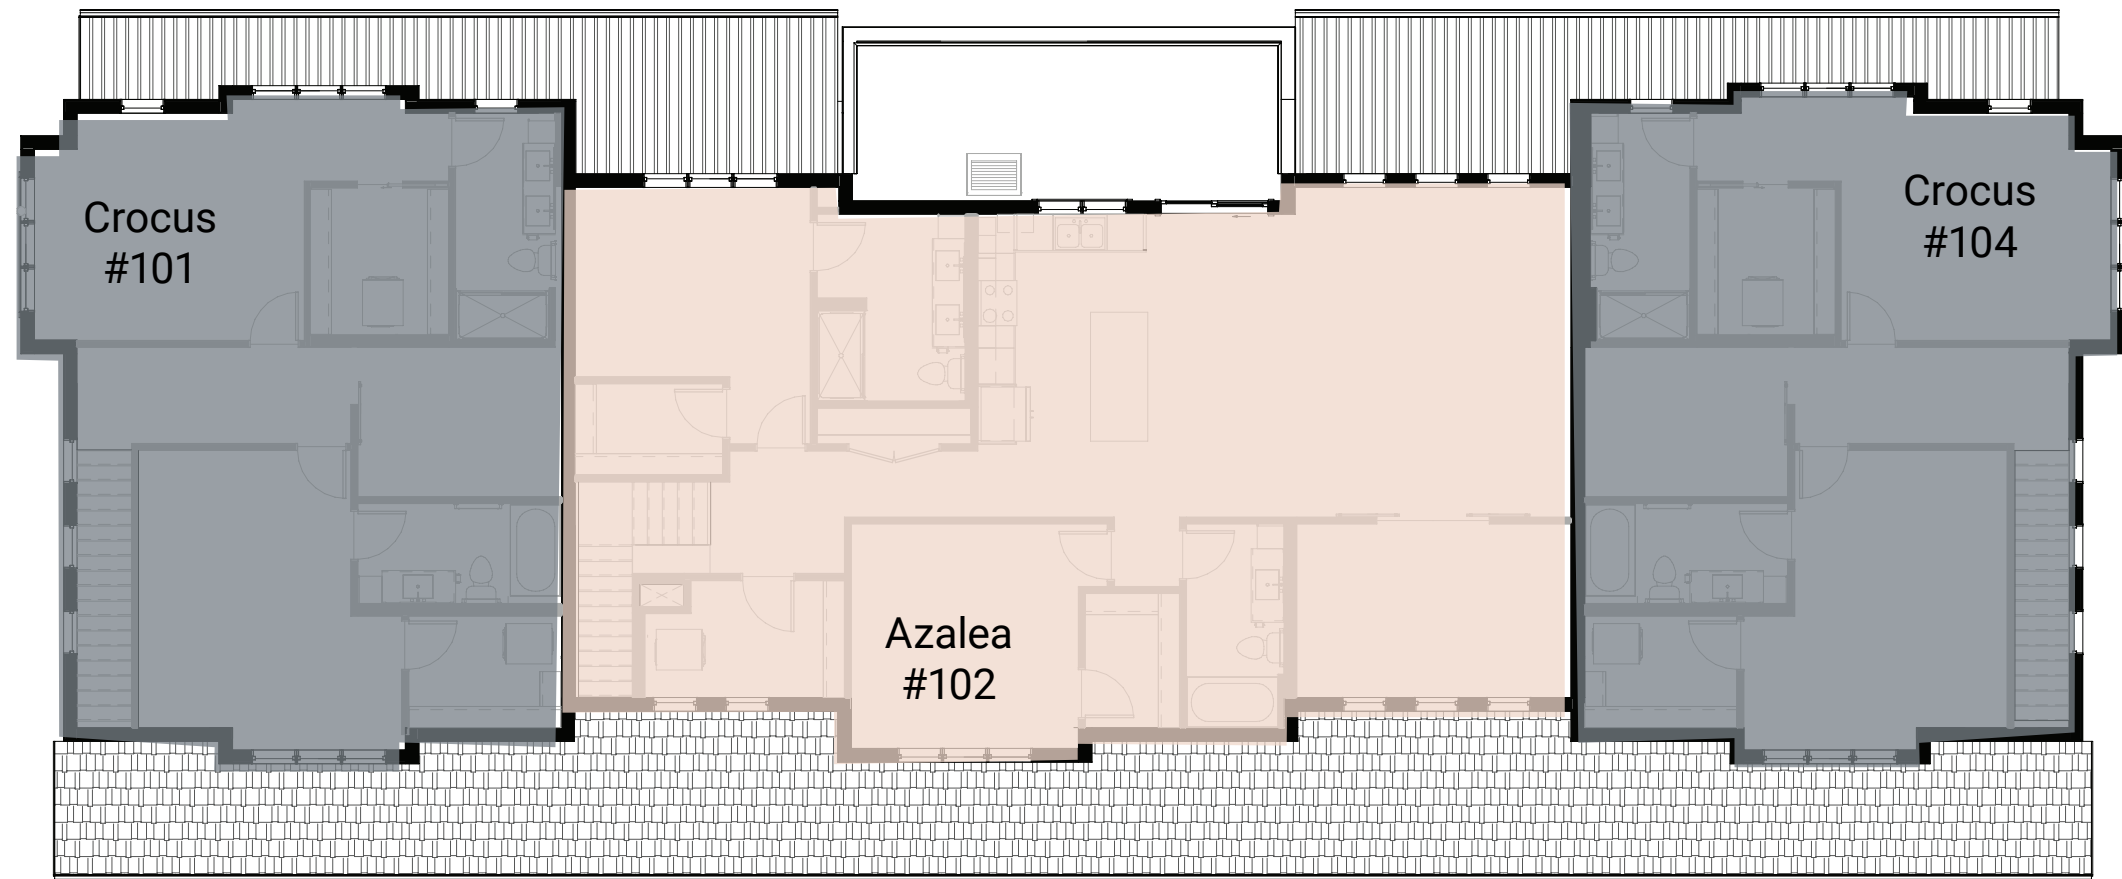

Fourth Floor Apartments

Key

-  Studio
-  One Bedroom
-  One Bedroom + Den
-  Two Bedroom
-  Two Bedroom + Den
-  Leased

The Reserve at Sono

Cottages / Apartment Homes

Cottage Home 1st Floor 4

Key

-  One Bedroom 2 Bath + Den
-  Two Bedroom 2 Bath
-  Two Bedroom 2.5 Bath
-  Two Bedroom 2.5 Bath + Den or Bonus Room

The Reserve at Sono

Cottages / Apartment Homes

Cottage Home 2nd Floor 4 Plex

Key

-  One Bedroom 2 Bath + Den
-  Two Bedroom 2 Bath
-  Two Bedroom 2.5 Bath
-  Two Bedroom 2.5 Bath + Den or Bonus Room

The Reserve at Sono