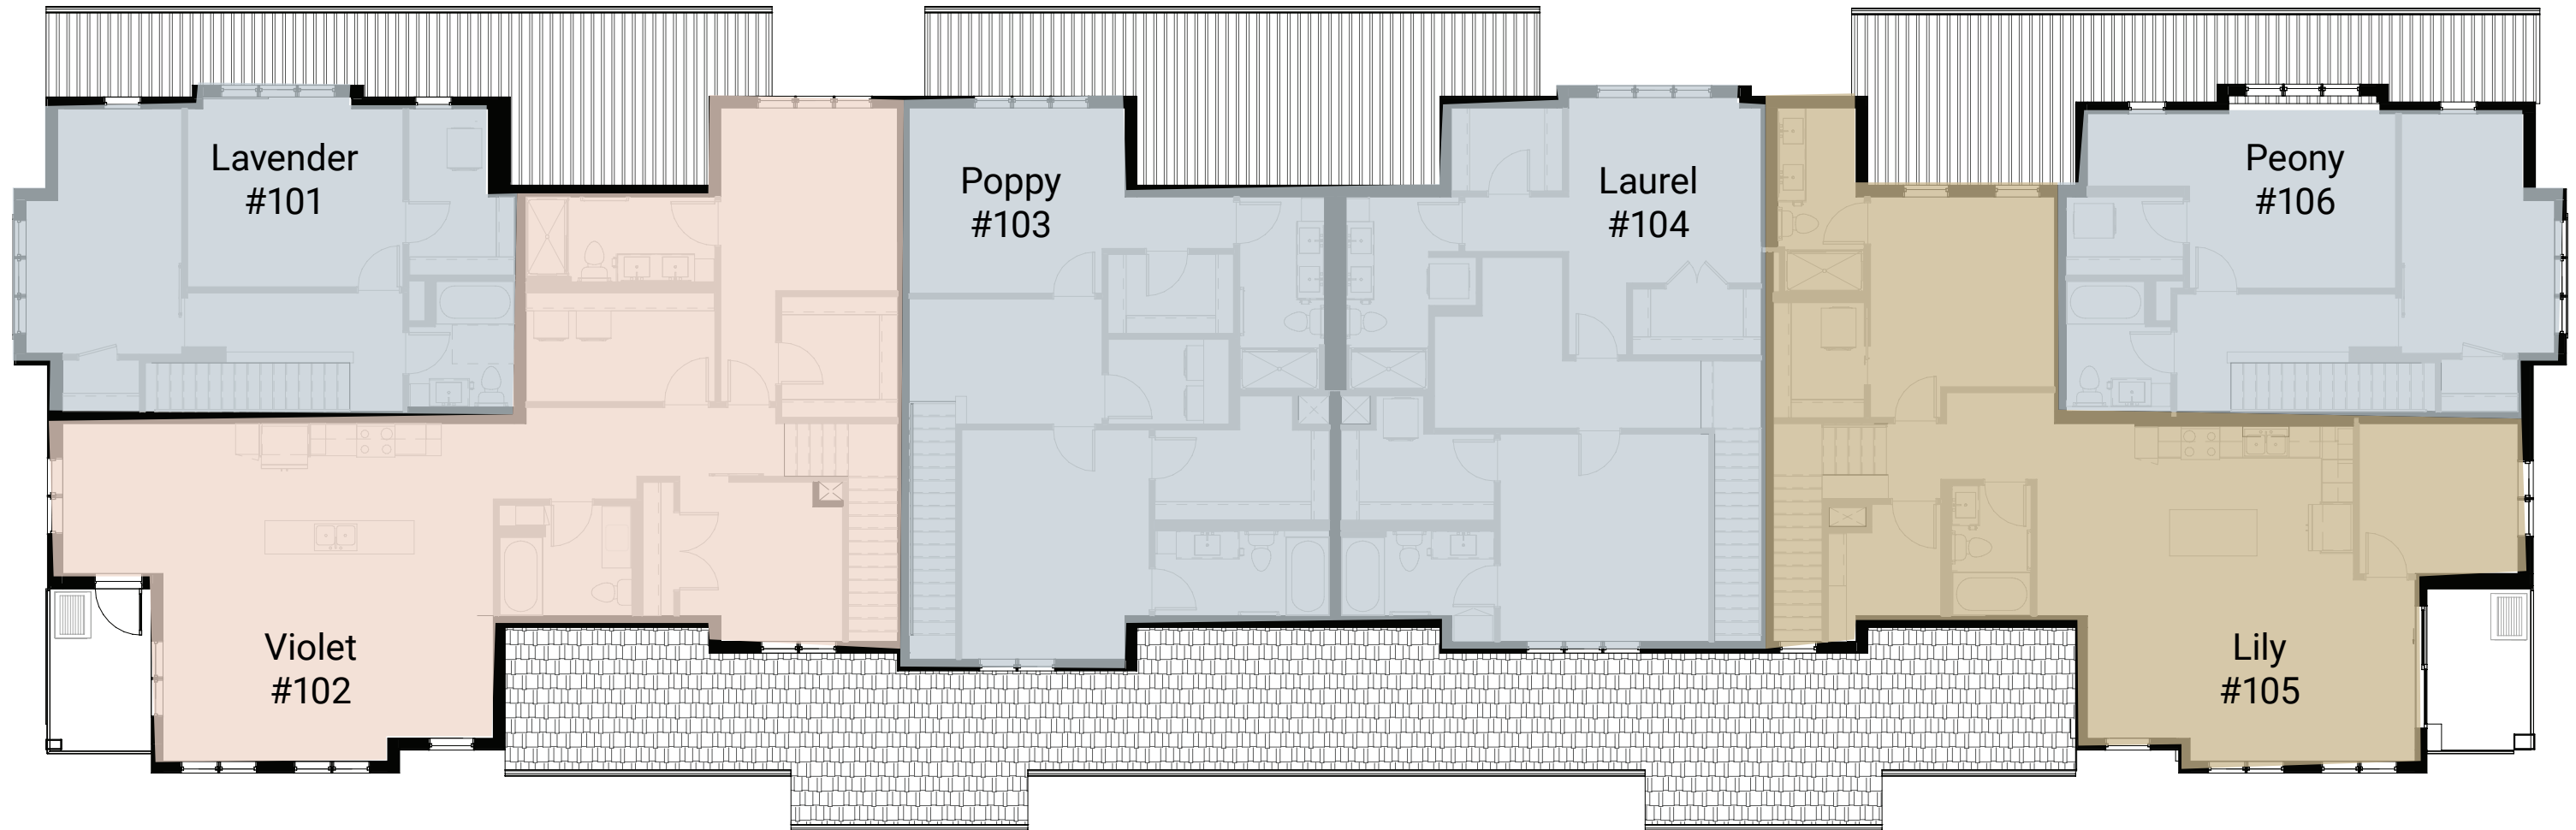

Cottages / Apartment Homes

Cottage Home 1st Floor 6 Plex

Key

-  One Bedroom 2 Bath + Den
-  Two Bedroom 2 Bath
-  Two Bedroom 2.5 Bath
-  Two Bedroom 2.5 Bath + Den or Bonus Room

The Reserve at Sono

Cottages / Apartment Homes

Cottage Home 2nd Floor 6 Plex

Key

-  One Bedroom 2 Bath + Den
-  Two Bedroom 2 Bath
-  Two Bedroom 2.5 Bath
-  Two Bedroom 2.5 Bath + Den or Bonus Room