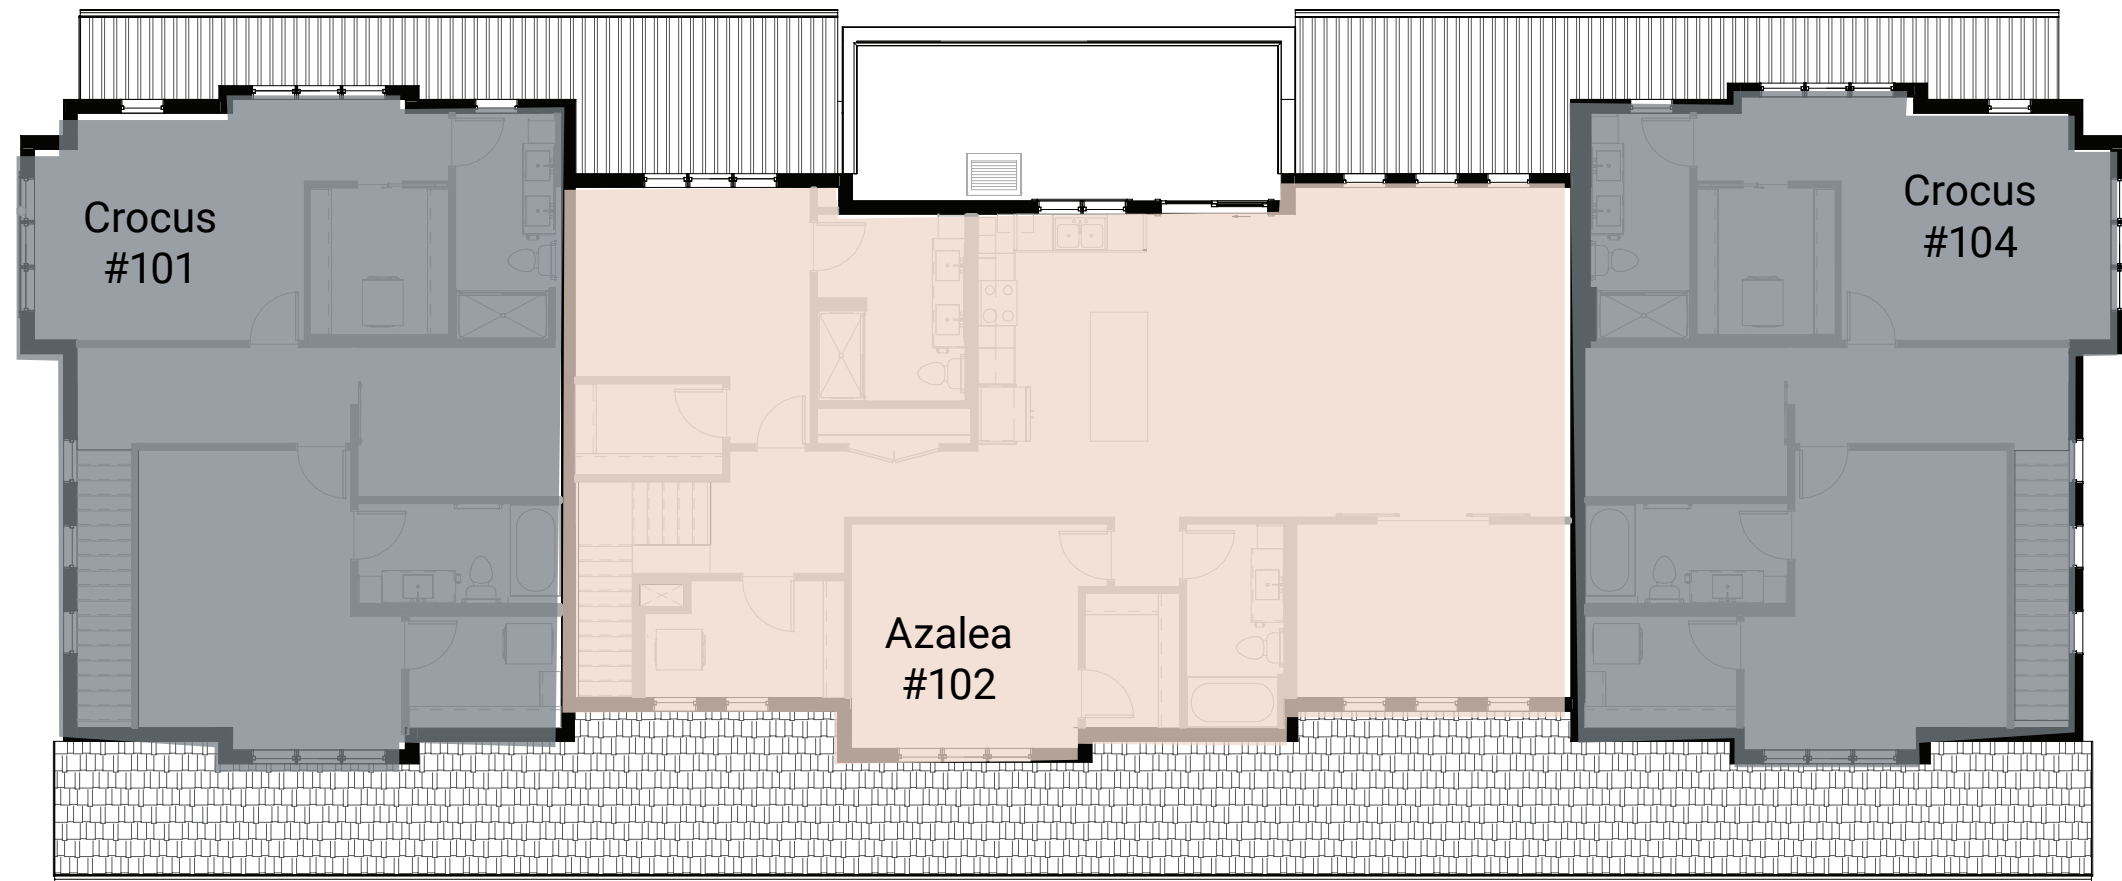

Fourth Floor Apartments

Key

-  Studio
-  One Bedroom
-  One Bedroom + Den
-  Two Bedroom
-  Two Bedroom + Den
-  Leased

The Reserve at Sono

Cottages / Apartment Homes

Cottage Home 1st Floor 4

Key

-  One Bedroom 2 Bath + Den
-  Two Bedroom 2 Bath
-  Two Bedroom 2.5 Bath
-  Two Bedroom 2.5 Bath + Den or Bonus Room

The Reserve at Sono

Cottages / Apartment Homes

Cottage Home 2nd Floor 4 Plex

Key

-  One Bedroom 2 Bath + Den
-  Two Bedroom 2 Bath
-  Two Bedroom 2.5 Bath
-  Two Bedroom 2.5 Bath + Den or Bonus Room

The Reserve at Sono