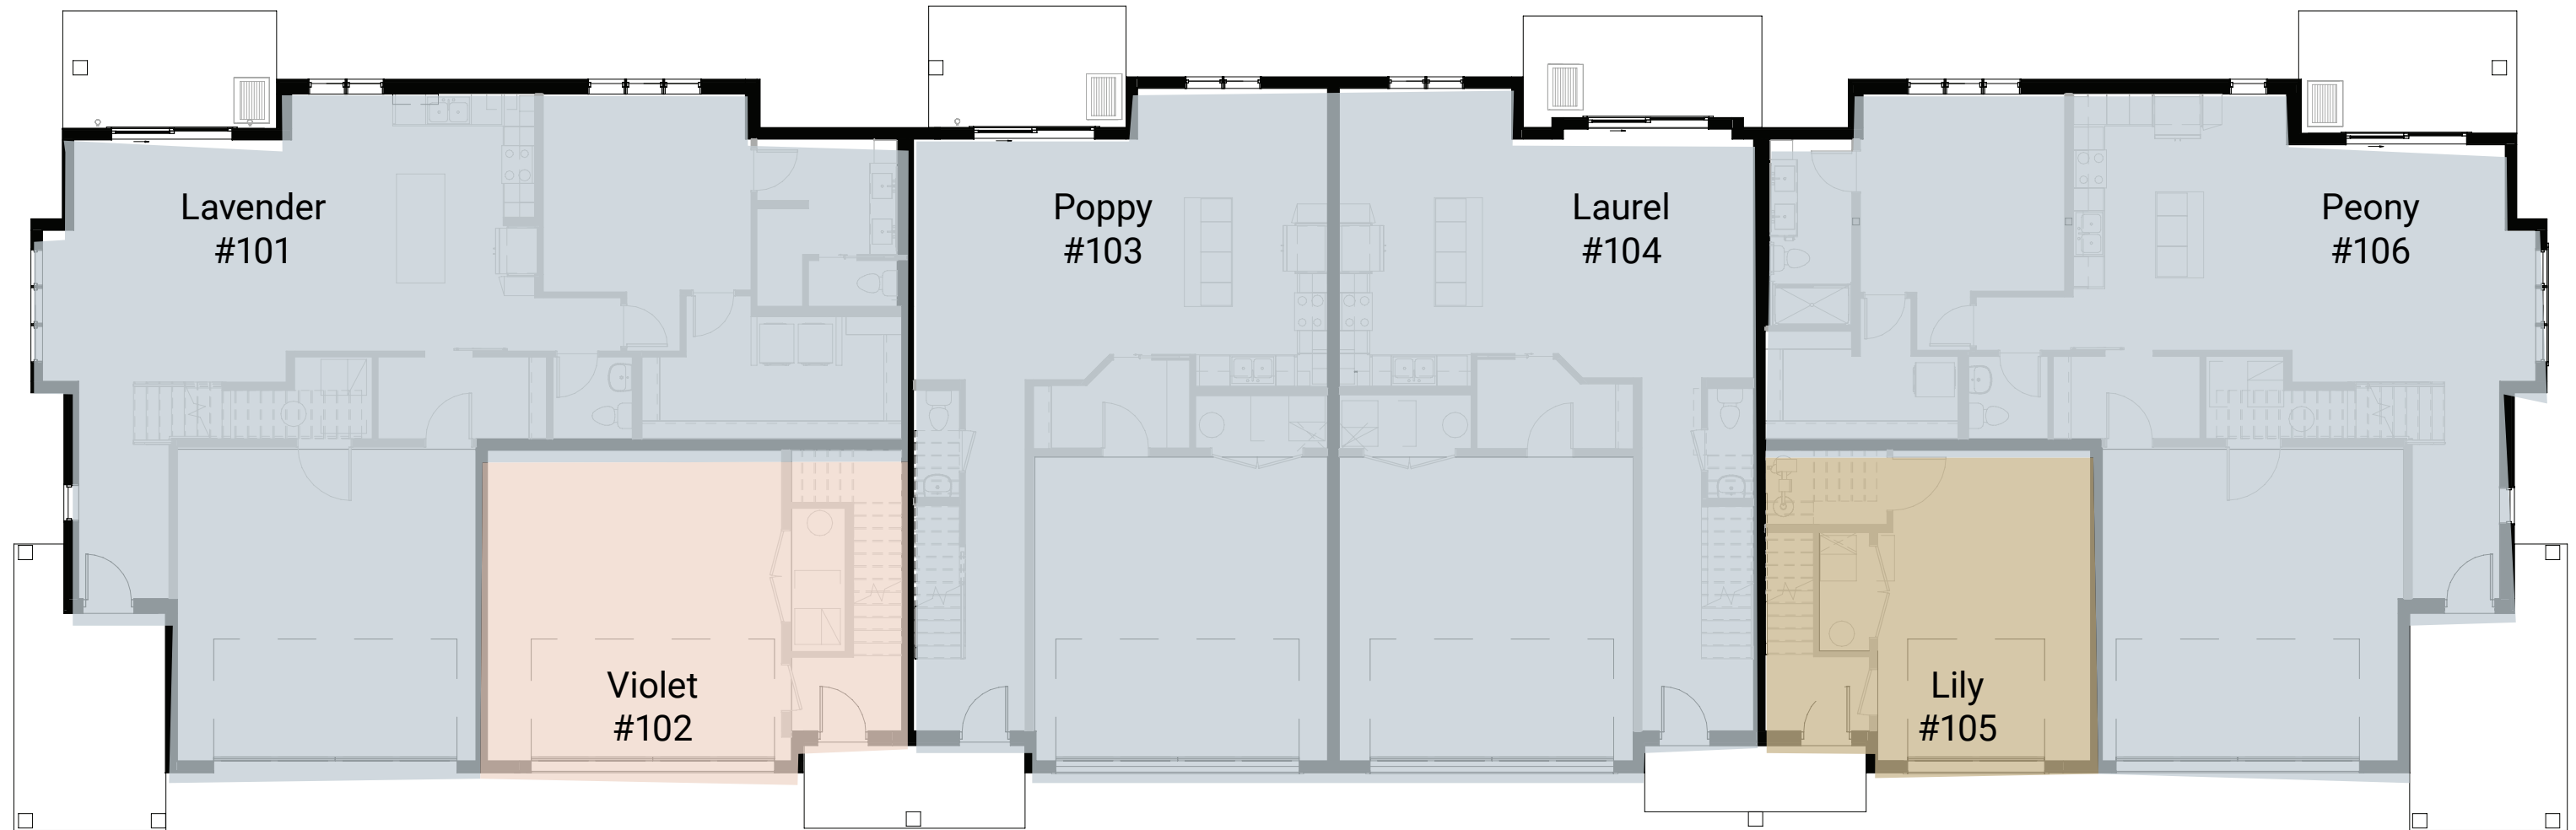

The Reserve at Sono

Cottages / Apartment Homes

Cottage Home 2nd Floor 4 Plex

Key

-  One Bedroom 2 Bath + Den
-  Two Bedroom 2 Bath
-  Two Bedroom 2.5 Bath
-  Two Bedroom 2.5 Bath + Den or Bonus Room

The Reserve at Sono

Cottages / Apartment Homes

Cottage Home 1st Floor 6 Plex

Key

-  One Bedroom 2 Bath + Den
-  Two Bedroom 2 Bath
-  Two Bedroom 2.5 Bath
-  Two Bedroom 2.5 Bath + Den or Bonus Room

The Reserve at Sono

Cottages / Apartment Homes

Cottage Home 2nd Floor 6 Plex

Key

-  One Bedroom 2 Bath + Den
-  Two Bedroom 2 Bath
-  Two Bedroom 2.5 Bath
-  Two Bedroom 2.5 Bath + Den or Bonus Room