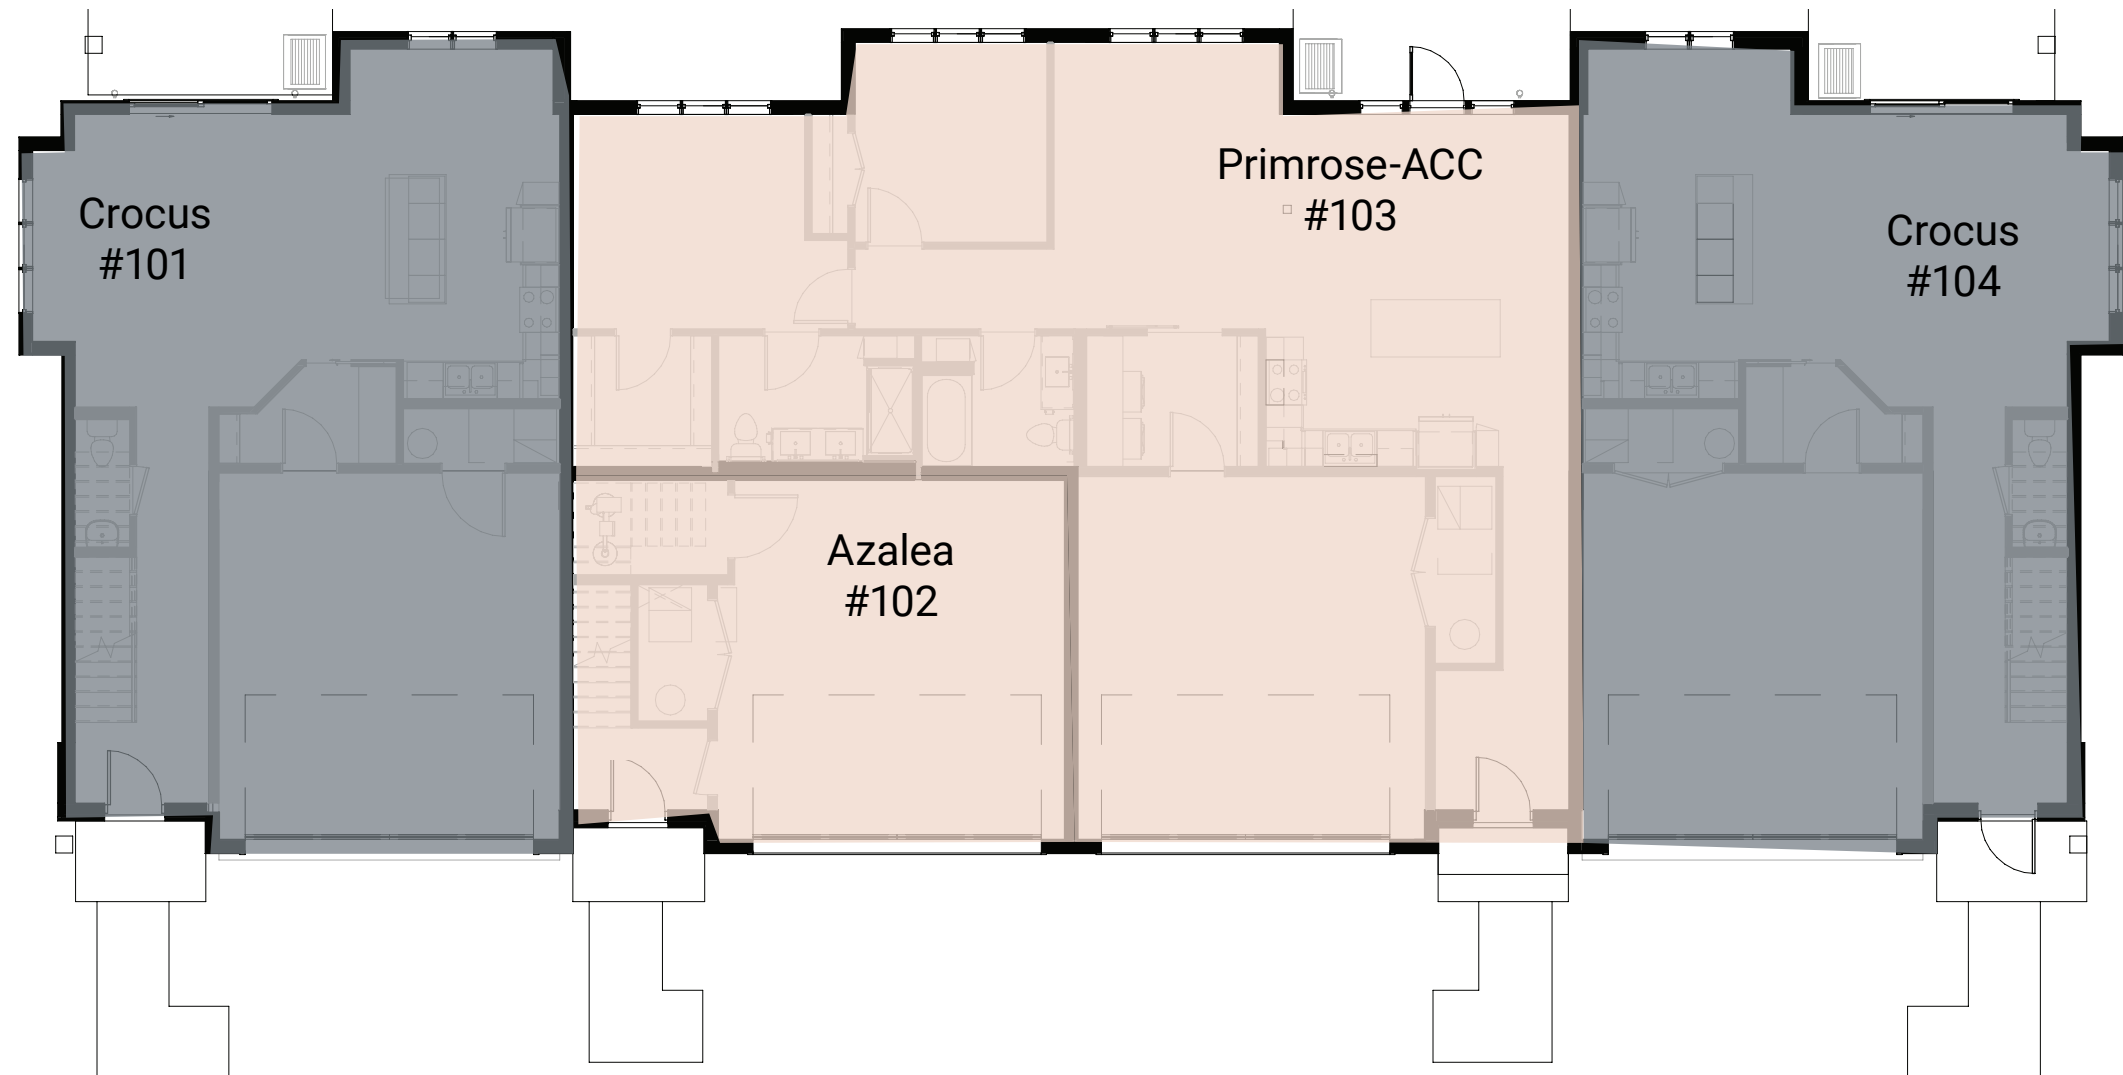

Fourth Floor Apartments

Key

-  Studio
-  One Bedroom
-  One Bedroom + Den
-  Two Bedroom
-  Two Bedroom + Den
-  Leased

The Reserve at Sono

Cottages / Apartment Homes

Cottage Home 1st Floor 4

Key

-  One Bedroom 2 Bath + Den
-  Two Bedroom 2 Bath
-  Two Bedroom 2.5 Bath
-  Two Bedroom 2.5 Bath + Den or Bonus Room

The Reserve at Sono

Cottages / Apartment Homes

Cottage Home 2nd Floor 4 Plex

Key

-  One Bedroom 2 Bath + Den
-  Two Bedroom 2 Bath
-  Two Bedroom 2.5 Bath
-  Two Bedroom 2.5 Bath + Den or Bonus Room

The Reserve at Sono