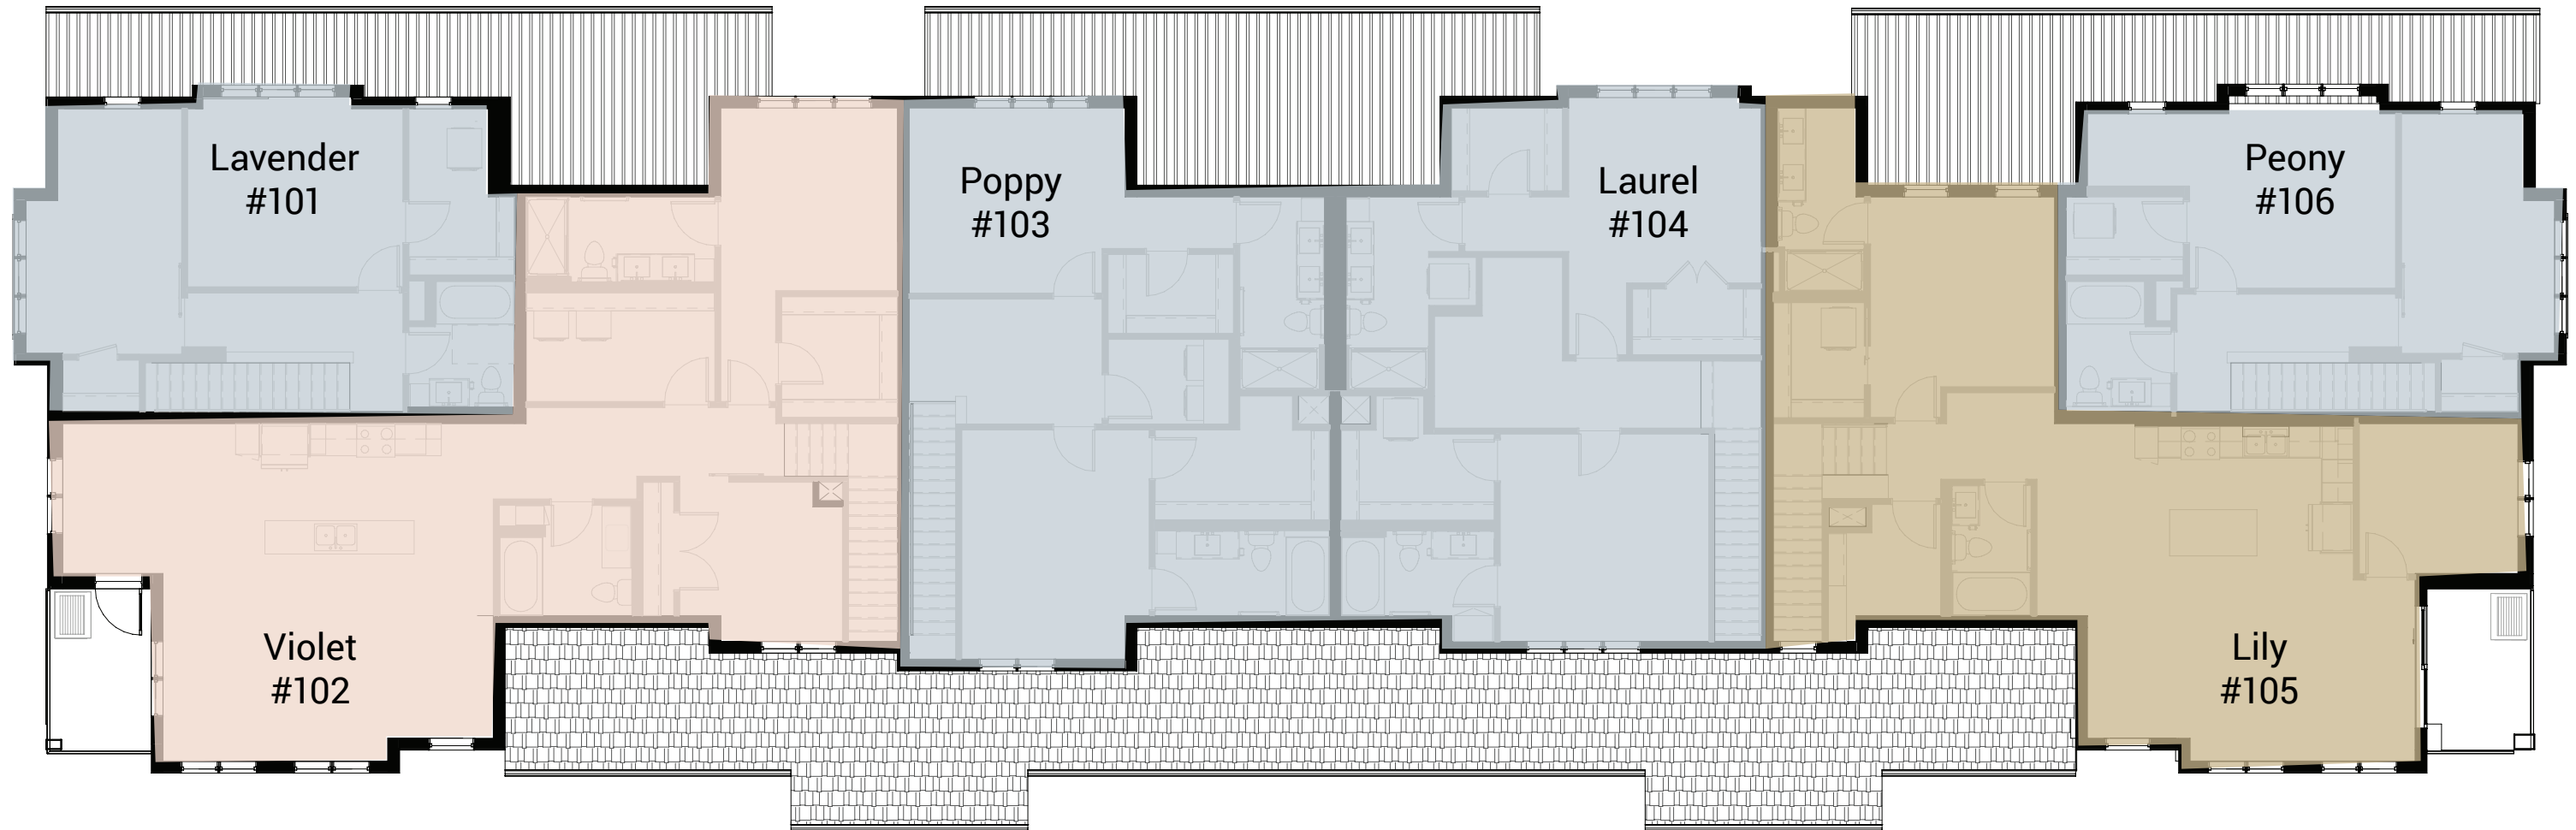

Cottages / Apartment Homes

Cottage Home 1st Floor 6 Plex

Key

-  One Bedroom 2 Bath + Den
-  Two Bedroom 2 Bath
-  Two Bedroom 2.5 Bath
-  Two Bedroom 2.5 Bath + Den or Bonus Room

The Reserve at Sono

Cottages / Apartment Homes

Cottage Home 2nd Floor 6 Plex

Key

-  One Bedroom 2 Bath + Den
-  Two Bedroom 2 Bath
-  Two Bedroom 2.5 Bath
-  Two Bedroom 2.5 Bath + Den or Bonus Room