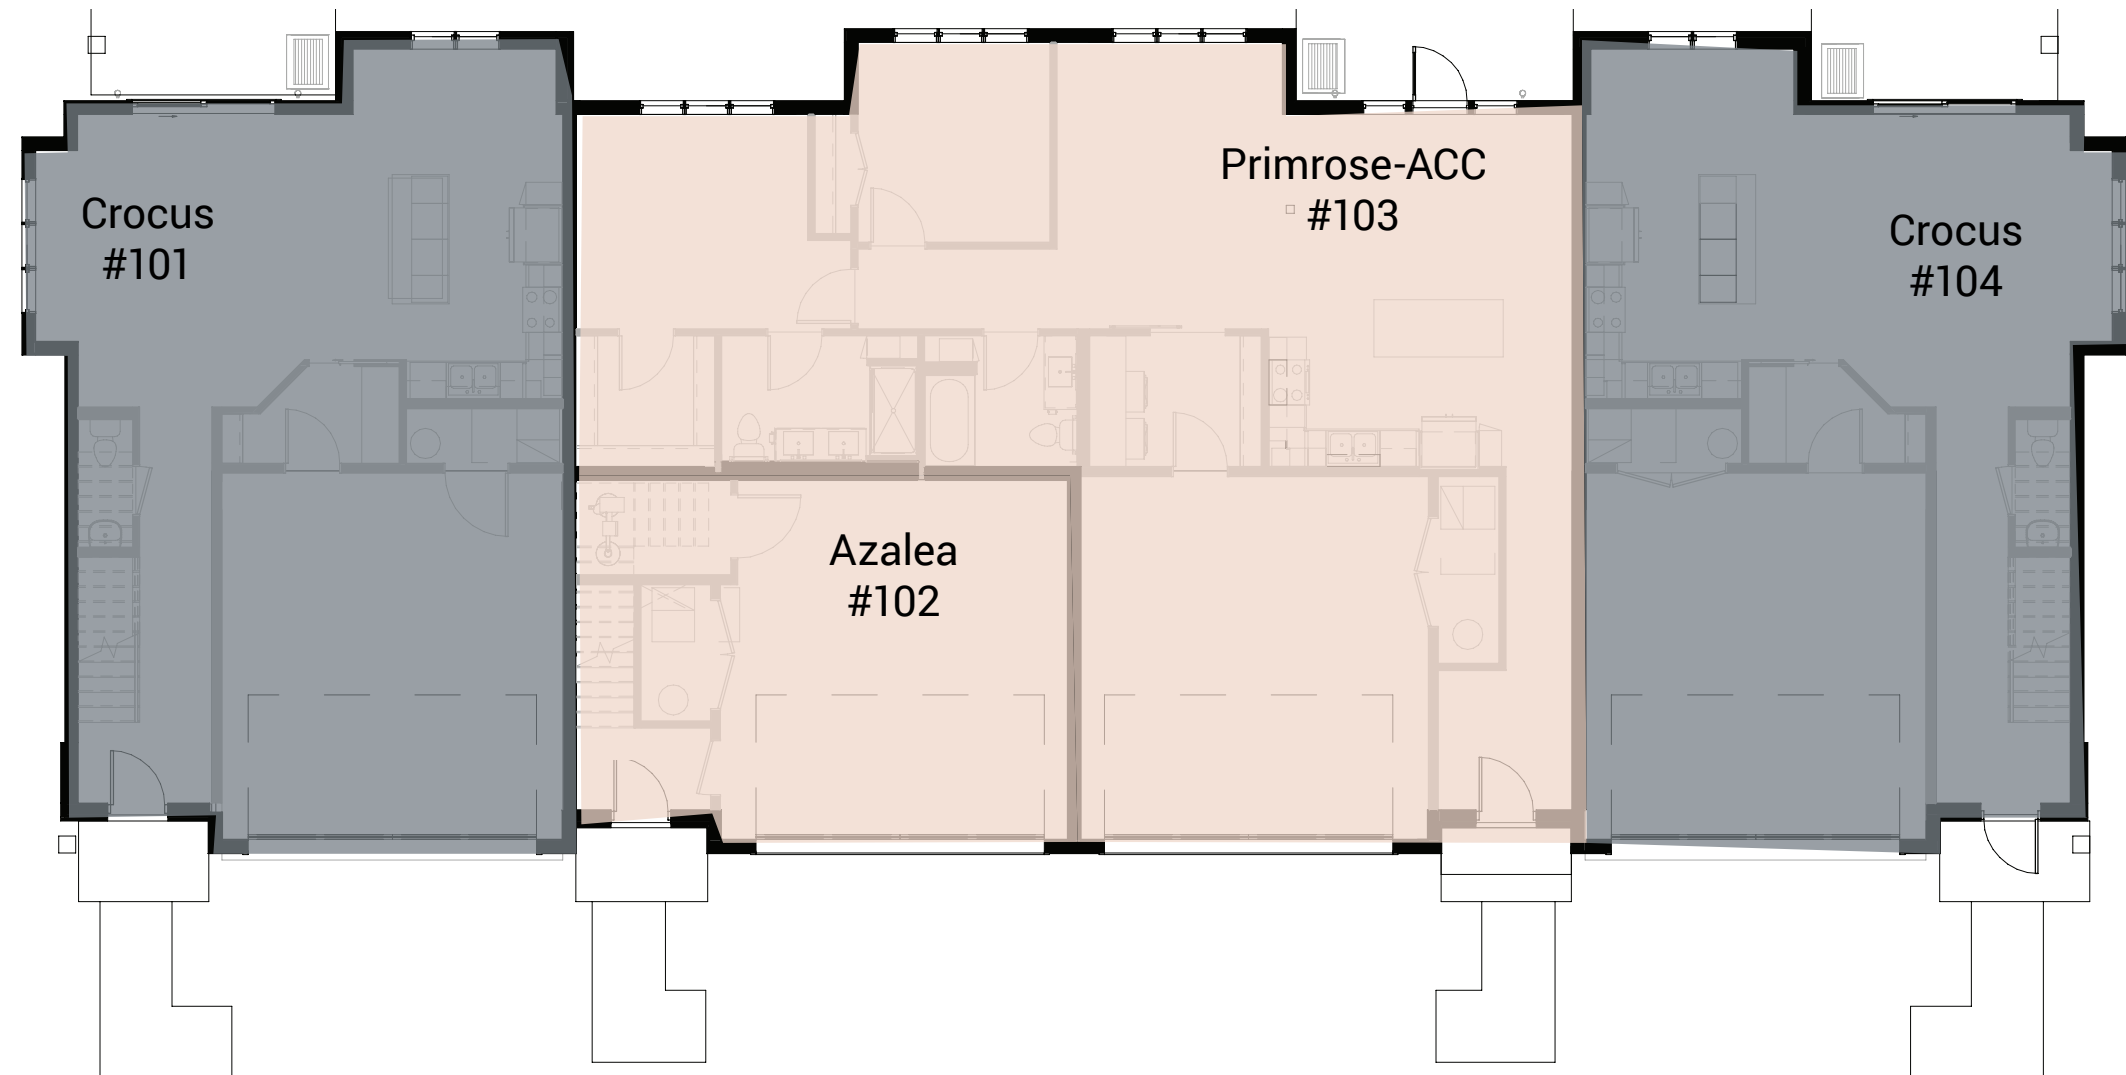

Fourth Floor Apartments

Key

-  Studio
-  One Bedroom
-  One Bedroom + Den
-  Two Bedroom
-  Two Bedroom + Den
-  Leased

The Reserve at Sono

Cottages / Apartment Homes

Cottage Home 1st Floor 4

Key

-  One Bedroom 2 Bath + Den
-  Two Bedroom 2 Bath
-  Two Bedroom 2.5 Bath
-  Two Bedroom 2.5 Bath + Den or Bonus Room

The Reserve at Sono

Cottages / Apartment Homes

Cottage Home 2nd Floor 4 Plex

Key

-  One Bedroom 2 Bath + Den
-  Two Bedroom 2 Bath
-  Two Bedroom 2.5 Bath
-  Two Bedroom 2.5 Bath + Den or Bonus Room

The Reserve at Sono