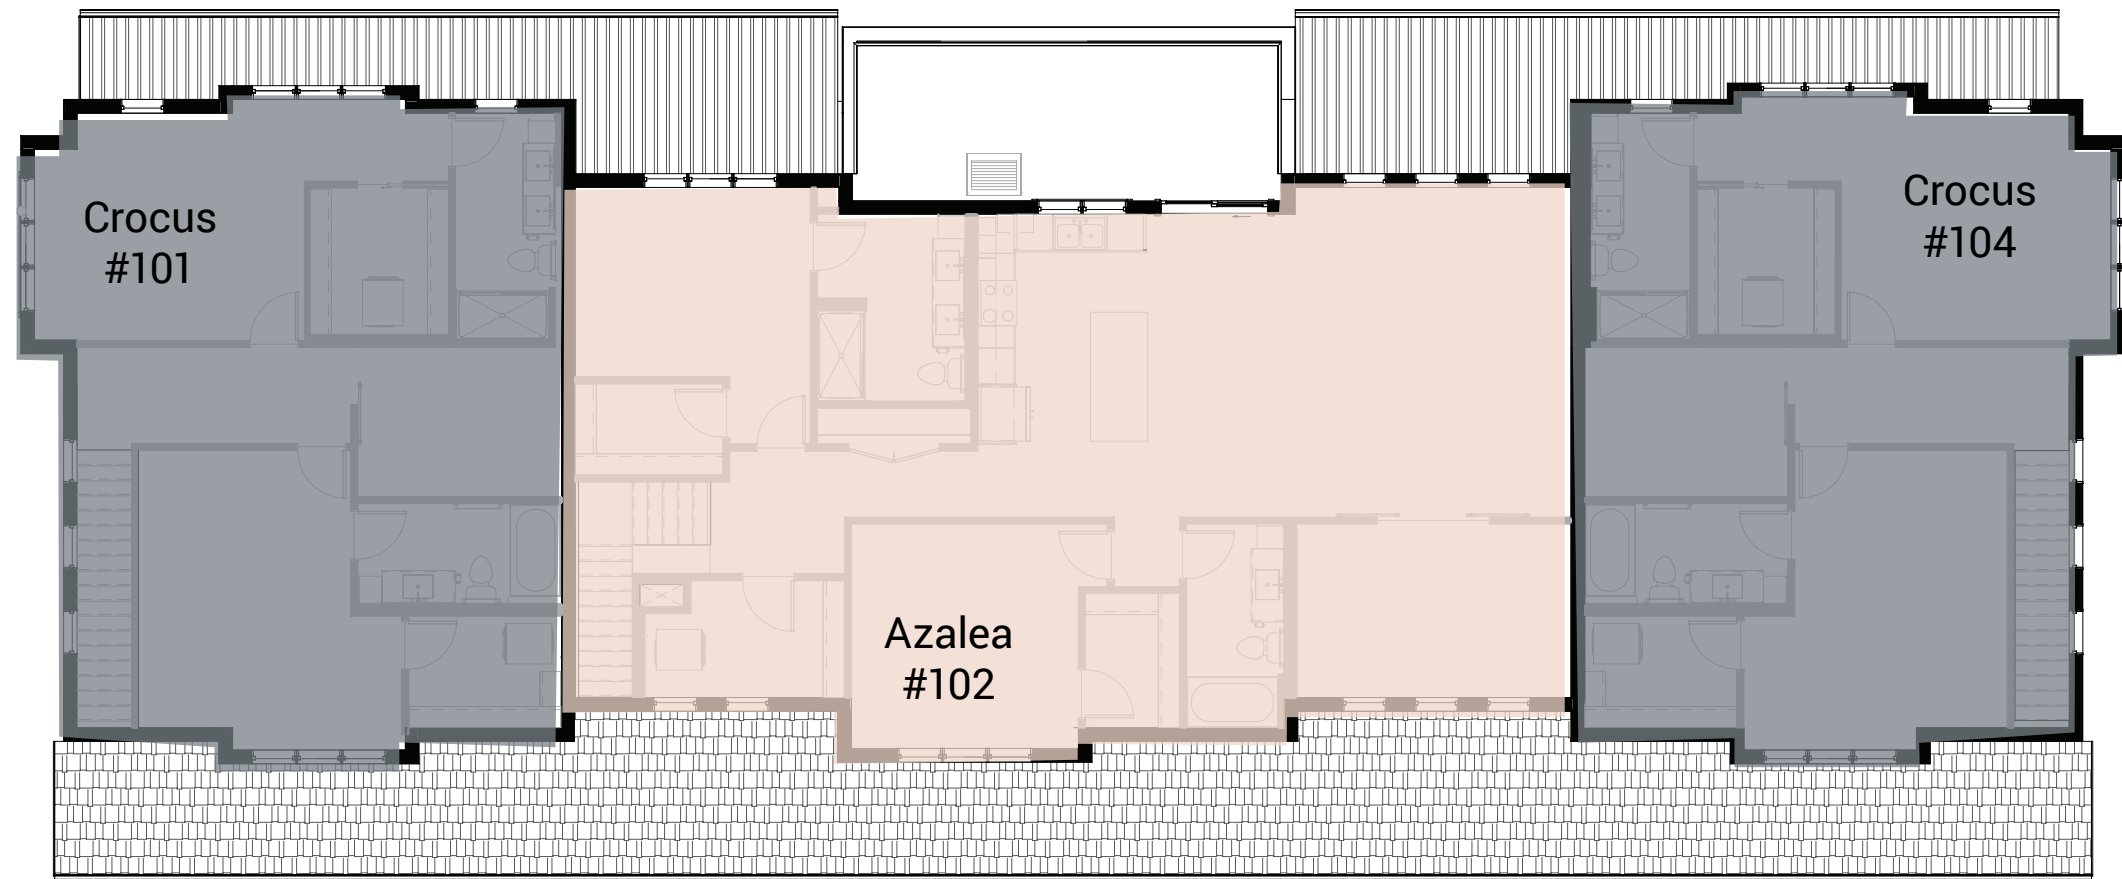

Fourth Floor Apartments

Key

-  Studio
-  One Bedroom
-  One Bedroom + Den
-  Two Bedroom
-  Two Bedroom + Den
-  Leased

The Reserve at Sono

Cottages / Apartment Homes

Cottage Home 1st Floor 4

Key

-  One Bedroom 2 Bath + Den
-  Two Bedroom 2 Bath
-  Two Bedroom 2.5 Bath
-  Two Bedroom 2.5 Bath + Den or Bonus Room

The Reserve at Sono

Cottages / Apartment Homes

Cottage Home 2nd Floor 4 Plex

Key

-  One Bedroom 2 Bath + Den
-  Two Bedroom 2 Bath
-  Two Bedroom 2.5 Bath
-  Two Bedroom 2.5 Bath + Den or Bonus Room

The Reserve at Sono