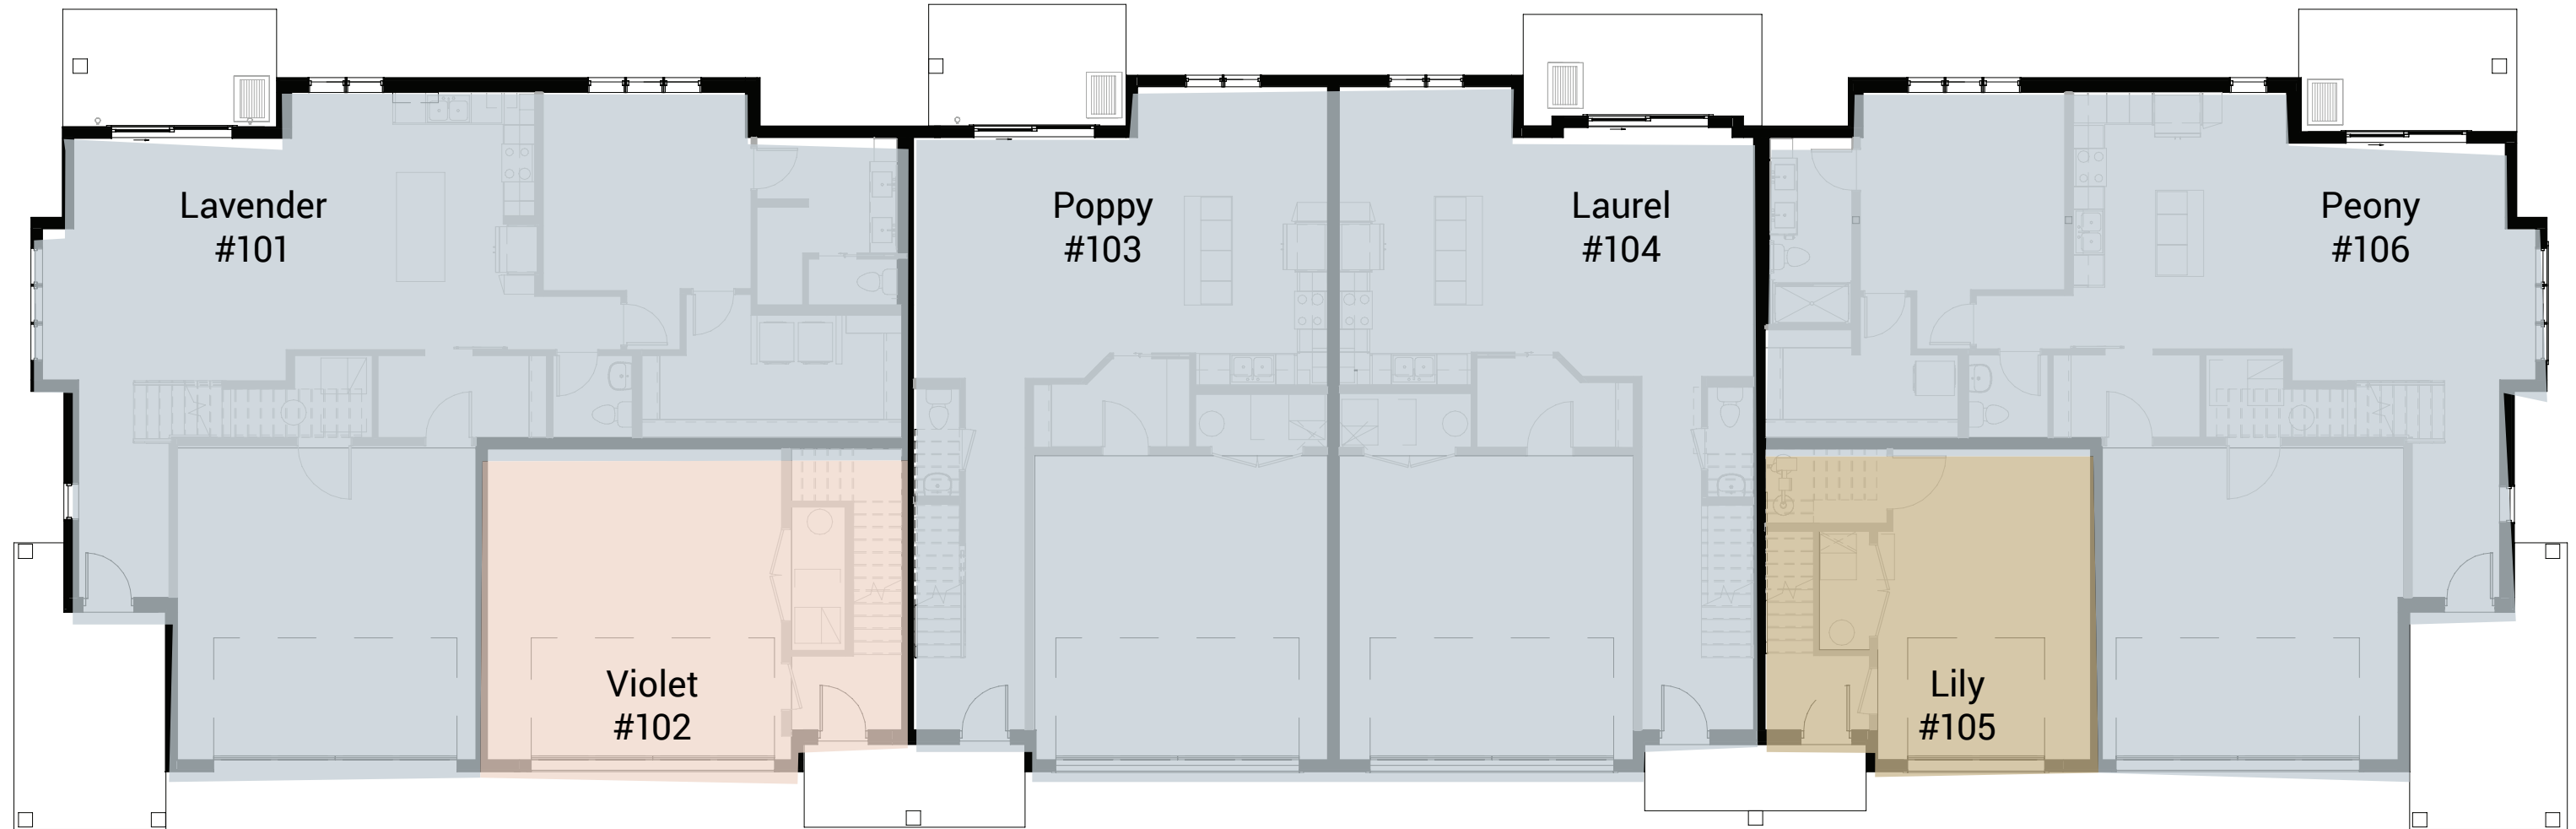

The Reserve at Sono

Cottages / Apartment Homes

Cottage Home 2nd Floor 4 Plex

Key

-  One Bedroom 2 Bath + Den
-  Two Bedroom 2 Bath
-  Two Bedroom 2.5 Bath
-  Two Bedroom 2.5 Bath + Den or Bonus Room

The Reserve at Sono

Cottages / Apartment Homes

Cottage Home 1st Floor 6 Plex

Key

-  One Bedroom 2 Bath + Den
-  Two Bedroom 2 Bath
-  Two Bedroom 2.5 Bath
-  Two Bedroom 2.5 Bath + Den or Bonus Room

The Reserve at Sono

Cottages / Apartment Homes

Cottage Home 2nd Floor 6 Plex

Key

-  One Bedroom 2 Bath + Den
-  Two Bedroom 2 Bath
-  Two Bedroom 2.5 Bath
-  Two Bedroom 2.5 Bath + Den or Bonus Room