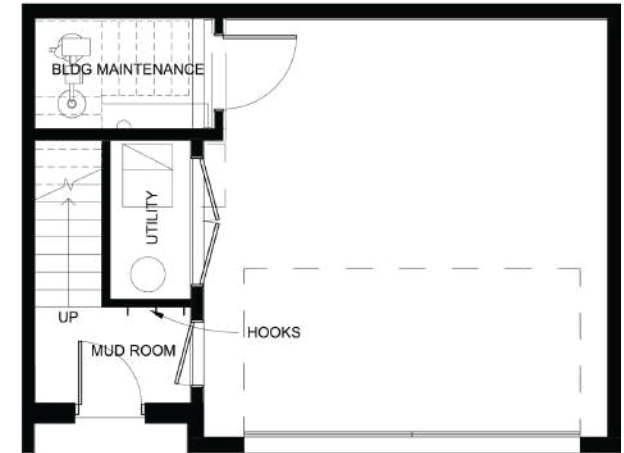

The Reserve at Sono

Cottages / Apartment Homes

Azalea - Cottage 2 Bed | 2 Bath | 1,686 SF

Level 2

Level 1

Images are an artists representation and may be subject to change