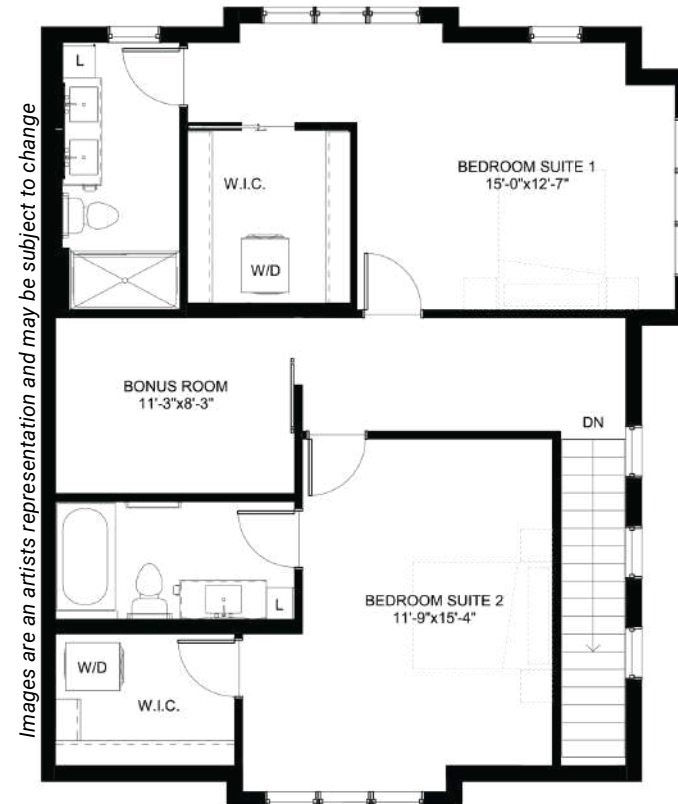

The Reserve at Sono

Cottages / Apartment Homes

Crocus - Cottage

2 Bed | 2.5 Bath | 1,768 SF

Level 1

Images are an artists representation and may be subject to change

Level 2