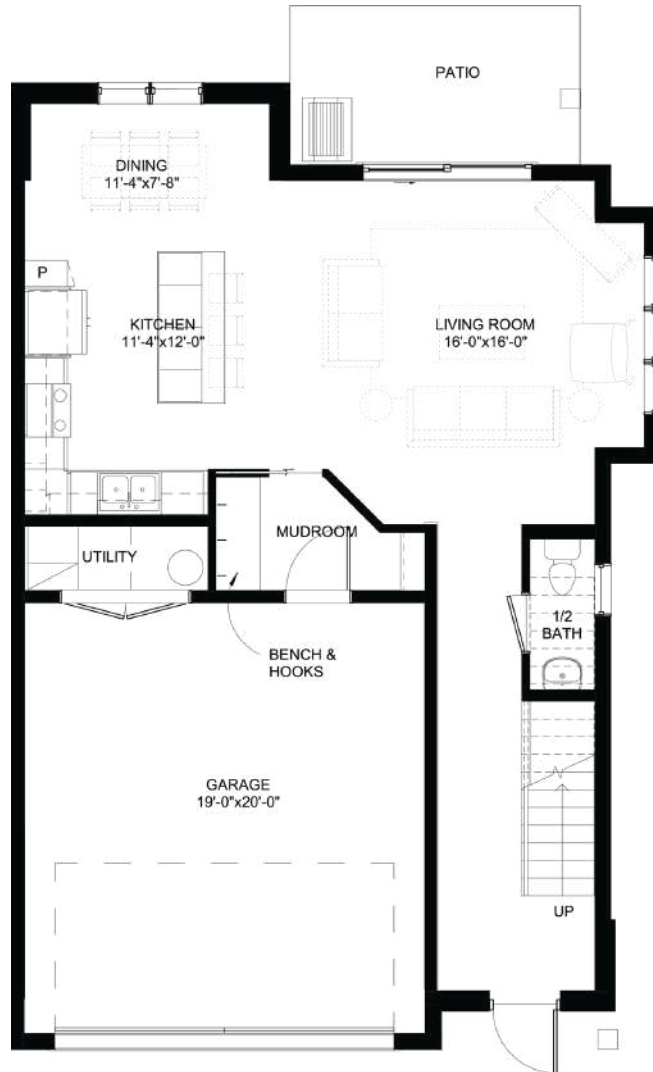

The Reserve at Sono

Cottages / Apartment Homes

Crocus - Cottage

2 Bed | 2.5 Bath | 1,768 SF

Level 1

Images are an artists representation and may be subject to change

Level 2