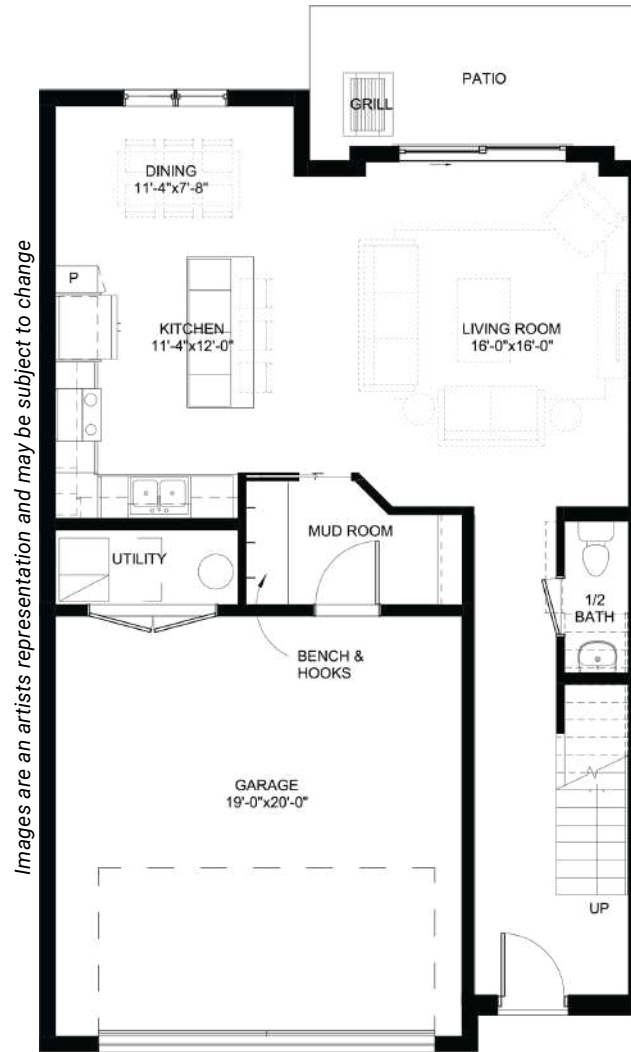

The Reserve at Sono

Cottages / Apartment Homes

Laurel - Cottage

1 Bed | 2.5 Bath + Den | 1,693 SF

Level 1

Level 2