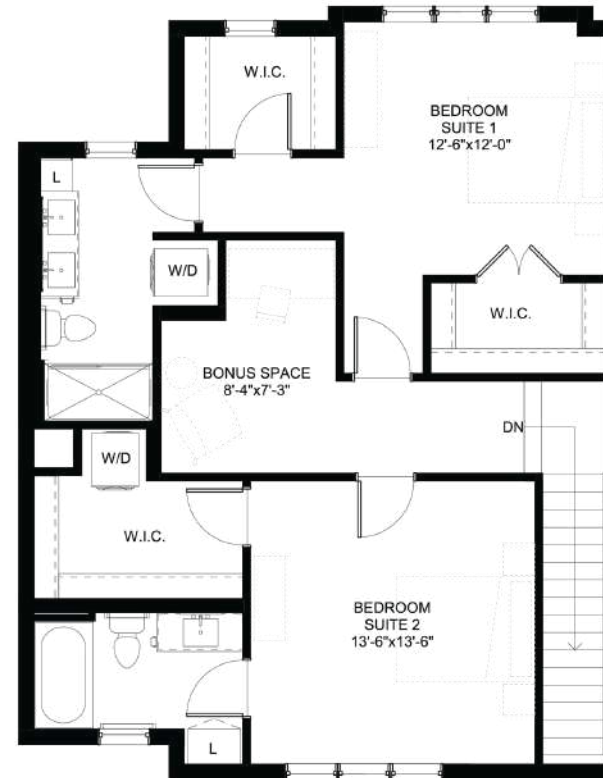

The Reserve at Sono

Cottages / Apartment Homes

Laurel - Cottage

1 Bed | 2.5 Bath + Den | 1,693 SF

Level 1

Level 2