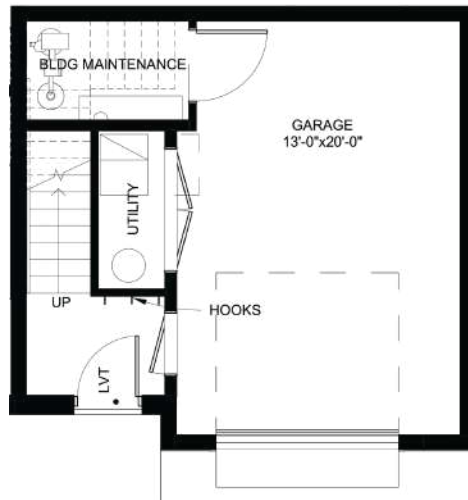

## Lily - Cottage

1 Bed | 2 Bath + Den | 1,216 SF

Level 1

Level 2

Images are an artists representation and may be subject to change