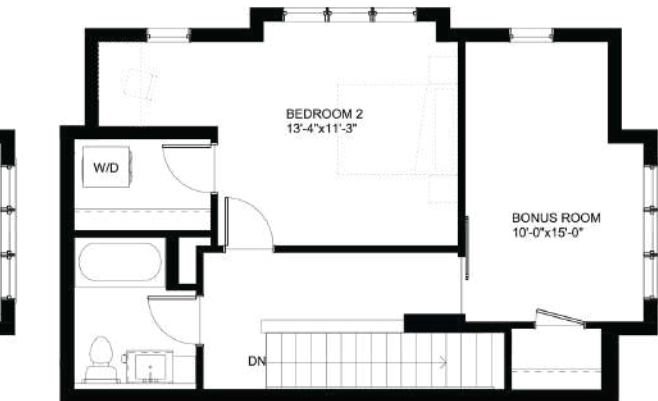

The Reserve at Sono

Cottages / Apartment Homes

Peony - Cottage

1 Bed | 2.5 Bath + Bonus Room

1,823 SF

Level 1

Images are an artists representation and may be subject to change

Level 2