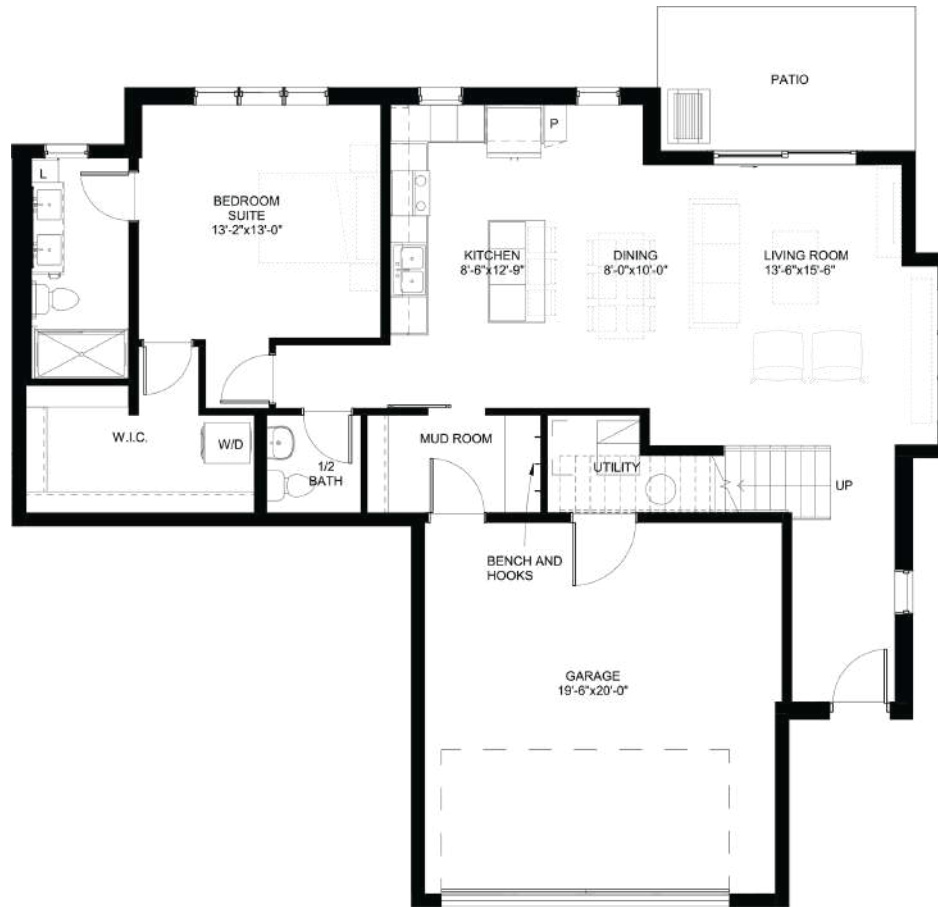

The Reserve at Sono

Cottages / Apartment Homes

Peony - Cottage

1 Bed | 2.5 Bath + Bonus Room

1,823 SF

Level 1

Images are an artists representation and may be subject to change

Level 2