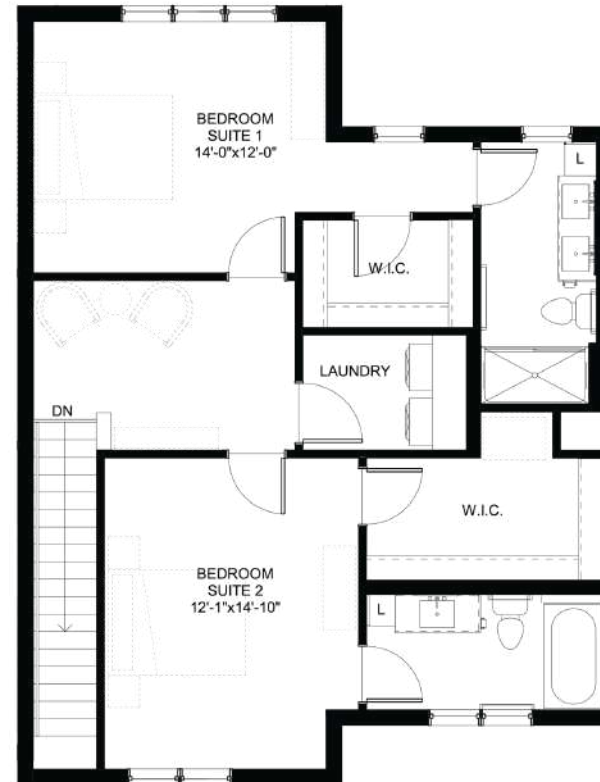

The Reserve at Sono

Cottages / Apartment Homes

Poppy - Cottage

1 Bed | 2.5 Bath | 1,655 SF

Level 1

Level 2

Images are an artists representation and may be subject to change