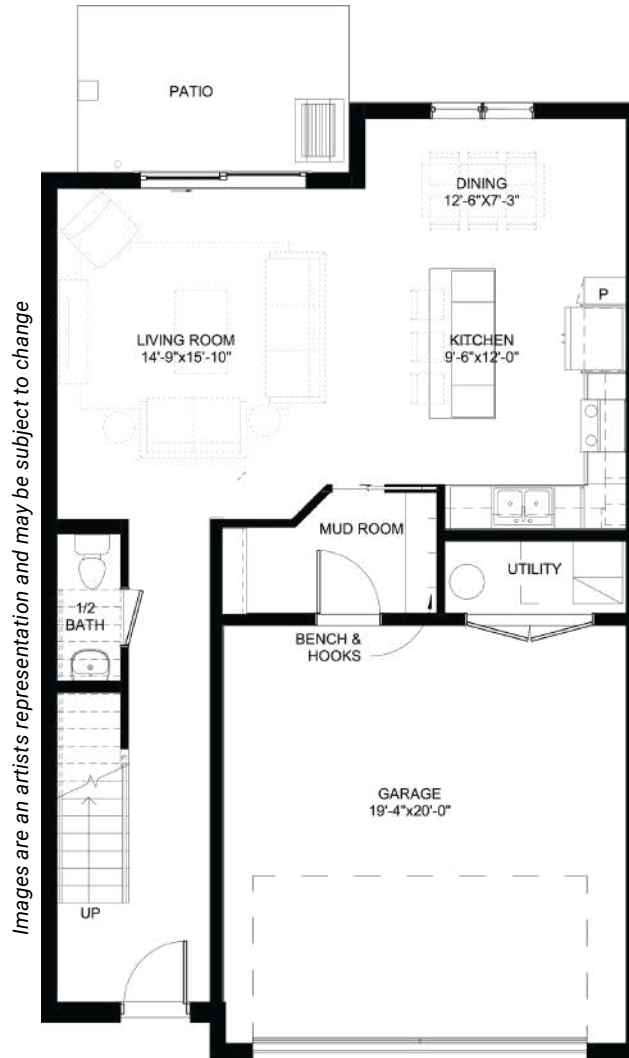

The Reserve at Sono

Cottages / Apartment Homes

Poppy - Cottage

1 Bed | 2.5 Bath | 1,655 SF

Level 1

Level 2

Images are an artists representation and may be subject to change