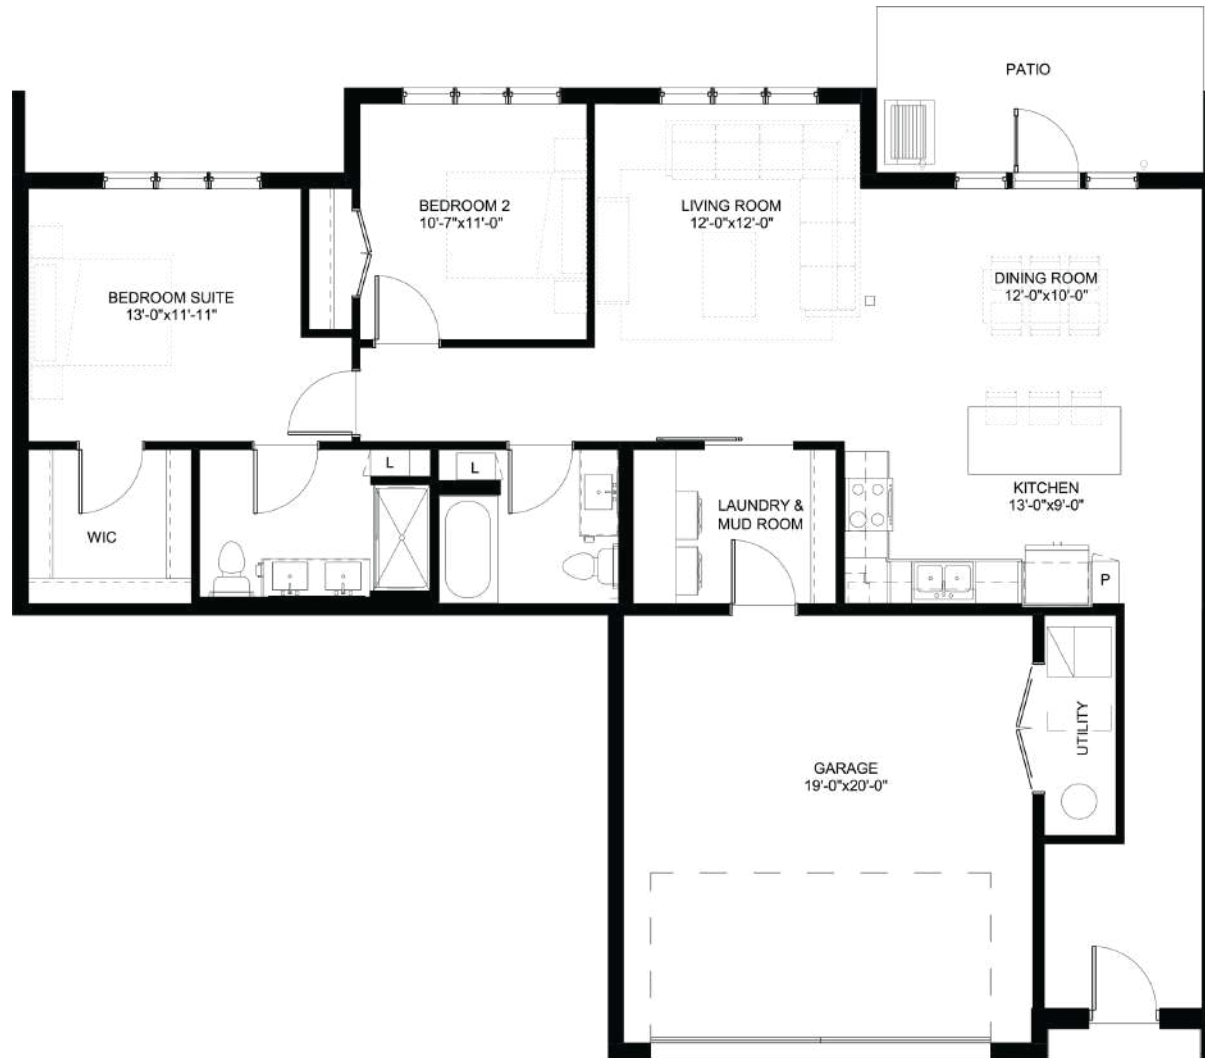

The Reserve at Sono

Cottages / Apartment Homes

Primrose - ACC - Cottage

2 Bed | 2 Bath | 1,400 SF

Images are an artists representation and may be subject to change