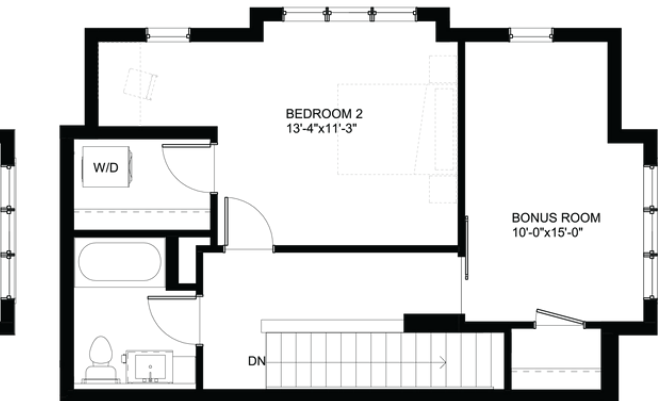

The Reserve at Sono

Cottages / Apartment Homes

Peony - Cottage

2 Bed | 2.5 Bath + Bonus Room

1,823 SF

Level 1

Images are an artists representation and may be subject to change

Level 2