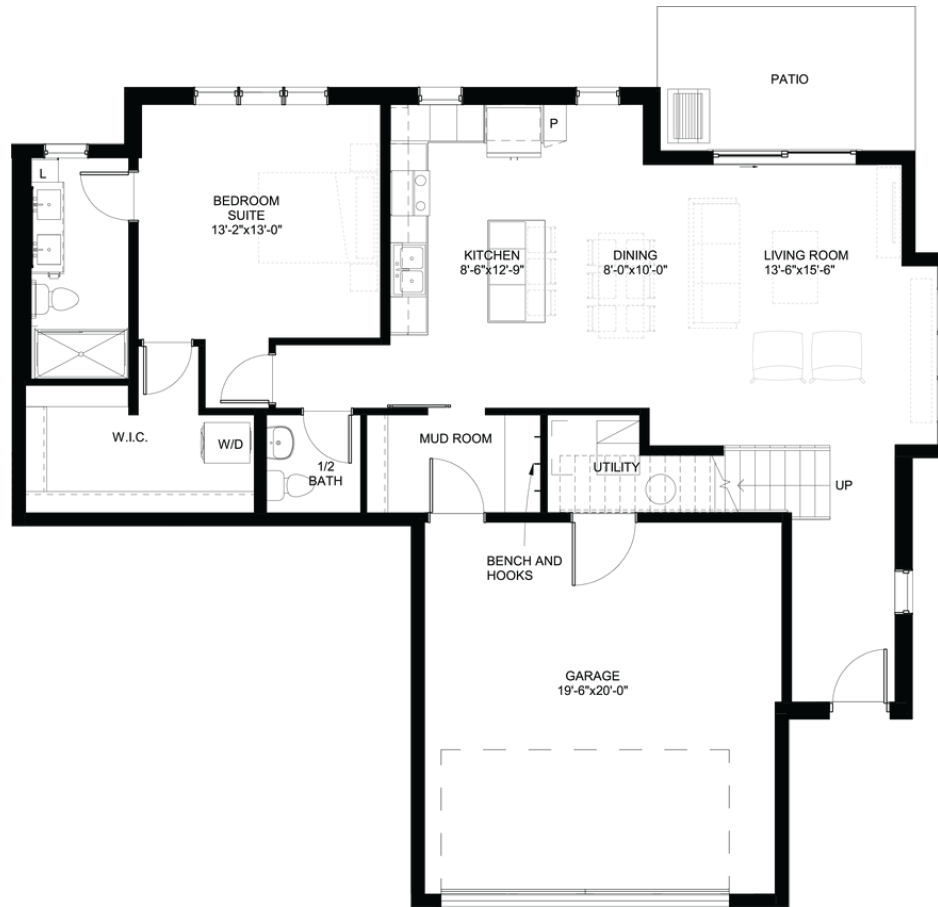

The Reserve at Sono

Cottages / Apartment Homes

Peony - Cottage

2 Bed | 2.5 Bath + Bonus Room

1,823 SF

Level 1

Images are an artists representation and may be subject to change

Level 2