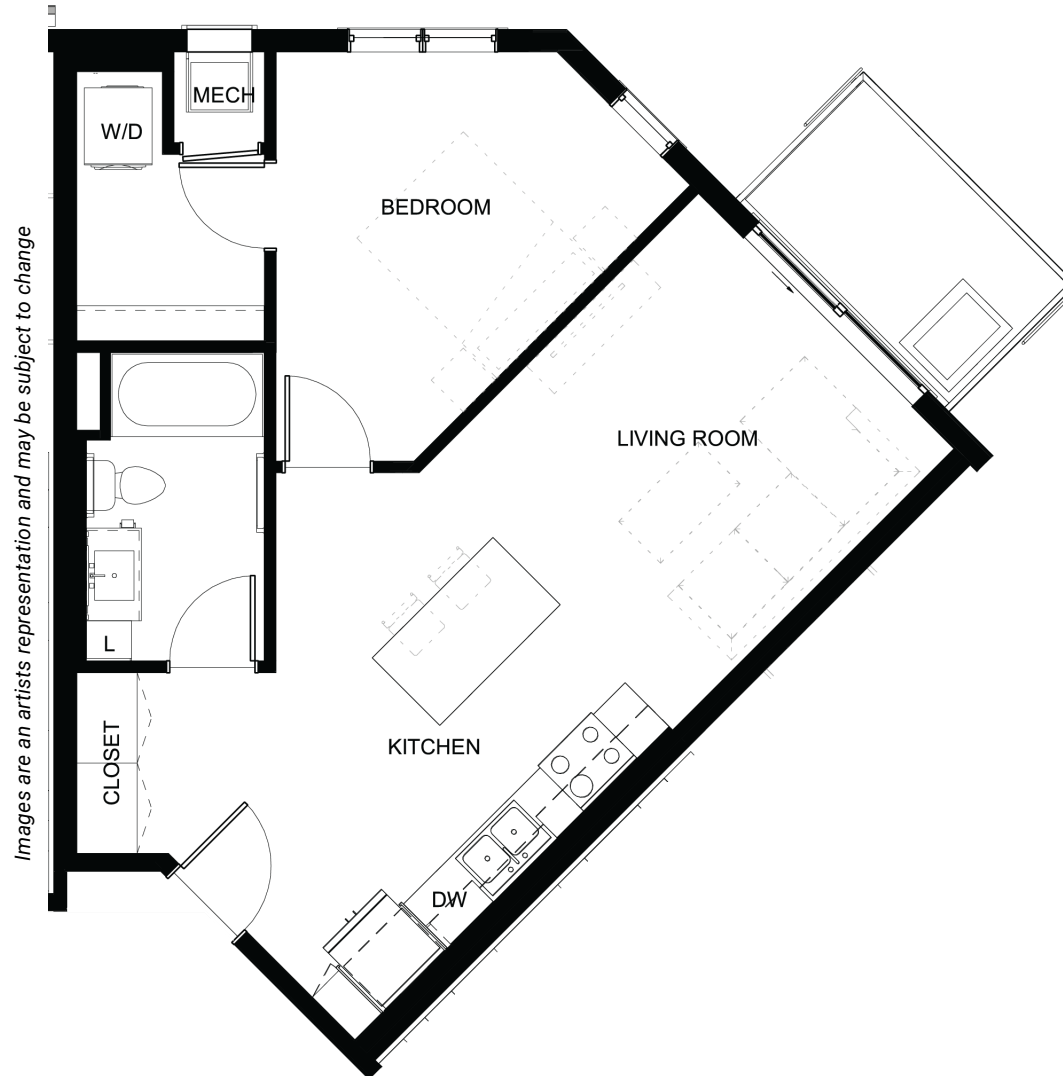

The Reserve at Sono

Cottages / Apartment Homes

Geranium - B

1 Bed | 1 Bath | 723 SF

Images are an artists representation and may be subject to change