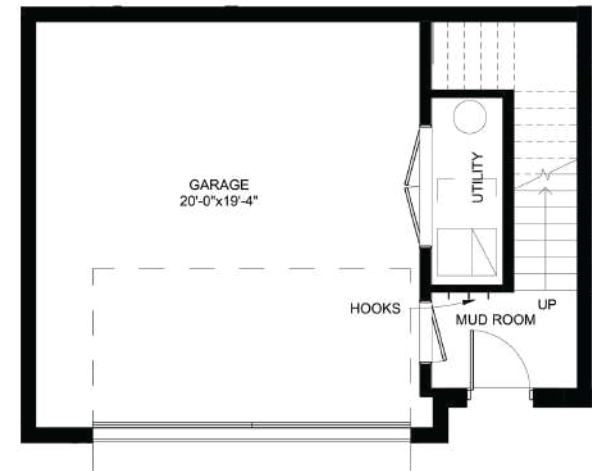

## Violet - Cottage

2 Bed | 2 Bath | 1,425 SF

Level 1

Level 2

*Images are an artists representation and may be subject to change*